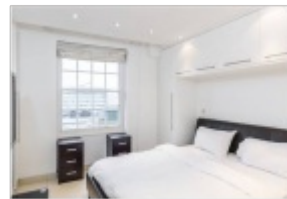

To Let 2 bed flat

- › Two Bedrooms
- › Portman Square
- › Two Bathrooms
- › EPC C
- › Band G

This stunning two-bedroom, two-bathroom apartment is located in the prestigious Portman Square in central London. The property is furnished and perfect for those seeking a long-term let in the heart of the city.

Silverstream House 45 Fitzroy Street, London W1T 6EB

info@brownrok.com

02036336560

This stunning two-bedroom, two-bathroom apartment is located in the prestigious Portman Square in central London. The property is furnished and perfect for those seeking a long-term let in the heart of the city.