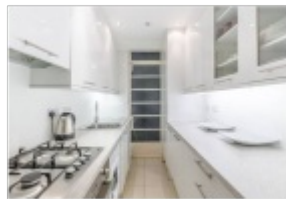

To Let 2 bed flat

- › Two Bedrooms
- › Portman Square
- › Two Bathrooms
- › EPC C
- › Band G

This stunning two-bedroom, two-bathroom apartment is located in the prestigious Portman Square in central London. The property is furnished and perfect for those seeking a long-term let in the heart of the city.

Silverstream House 45 Fitzroy Street, London W1T 6EB

info@brownrok.com

02036336560

This stunning two-bedroom, two-bathroom apartment is located in the prestigious Portman Square in central London. The property is furnished and perfect for those seeking a long-term let in the heart of the city.