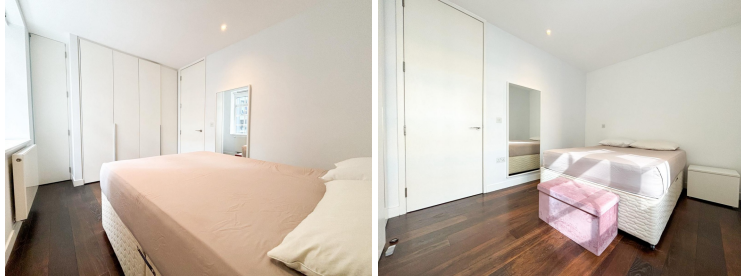

To Let 1 bed flat

- › One Bedroom
- › Prime Location
- › Furnished
- › EPC B
- › Band F

This beautiful flat in Central London offers a modern living space, a cosy bedroom and a fully equipped kitchen. Located in the bustling city it offers easy access to iconic landmarks, trendy shops and restaurants. as well as transportation links.

Silverstream House 45 Fitzroy Street, London W1T 6EB

info@brownrok.com

02036336560

This beautiful flat in Central London offers a modern living space, a cosy bedroom and a fully equipped kitchen. Located in the bustling city it offers easy access to iconic landmarks, trendy shops and restaurants, as well as transportation links.