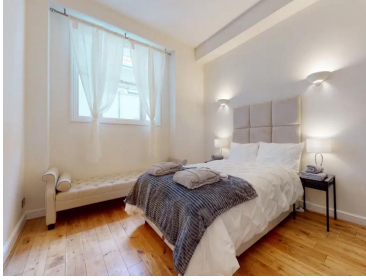

To Let 2 bed flat

- › Two Bedrooms
- › South Kensington
- › Two Bathrooms
- › Private Terrace
- › Band G

This stunning 2 bed 2 bath flat in South Kensington offers spacious rooms in a convenient location. The flat features a fully equipped kitchen, a cozy living area, and two bathrooms for added comfort. With its prime location in South Kensington,

Silverstream House 45 Fitzroy Street, London W1T 6EB

info@brownrok.com

02036336560

This stunning 2 bed 2 bath flat in South Kensington offers spacious rooms in a convenient location. The flat features a fully equipped kitchen, a cozy living area, and two bathrooms for added comfort. With its prime location in South Kensington, you'll have easy access to museums, parks, and trendy shops.