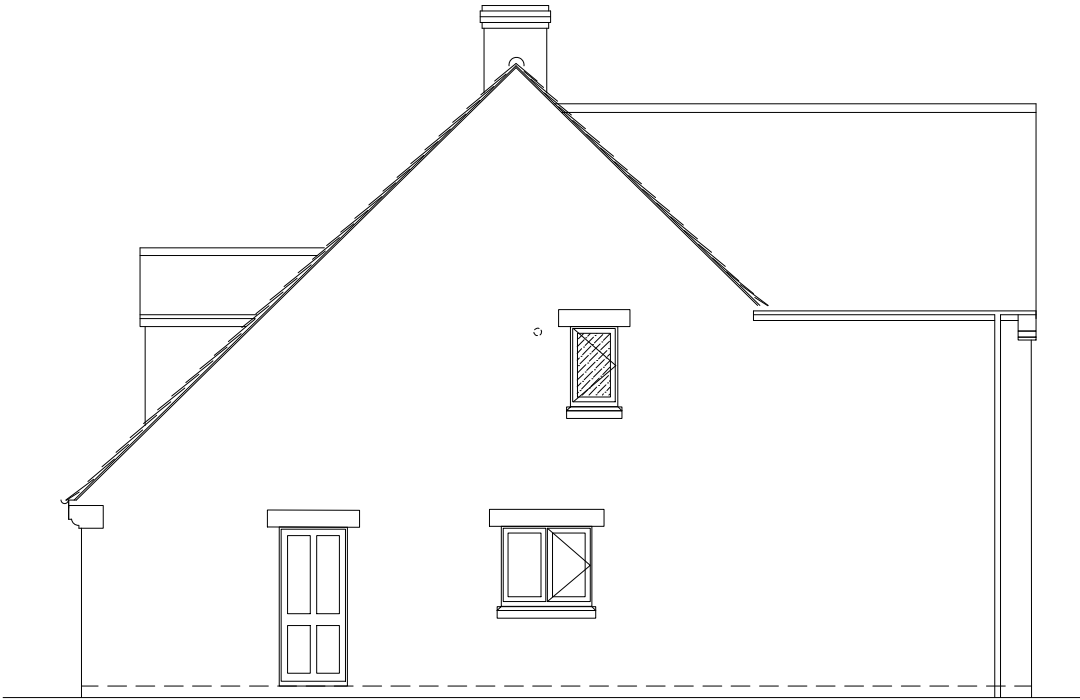

Elevations for Illustrative Purposes Only

west elevation

south elevation

east elevation

north elevation

Revision	Date		
Copyright Reserved	Do Not Scale Except For Planning	All Dimensions To Be Checked On Site	
Project			
Hooby Lodge Stretton Road, Thistleton Oakham LE15 7RH			
Drawing			
House Elevations			
Wythe Holland Limited			
Chartered Architects Phone +44 (0)1780 767876 www.wytheholland.co.uk		10 Emlyn's Street Stamford, Lincolnshire PE9 1QP mail@wytheholland.co.uk	
Date	Scale	Job No	Drawing No
19.10.22	1:100	2115	04