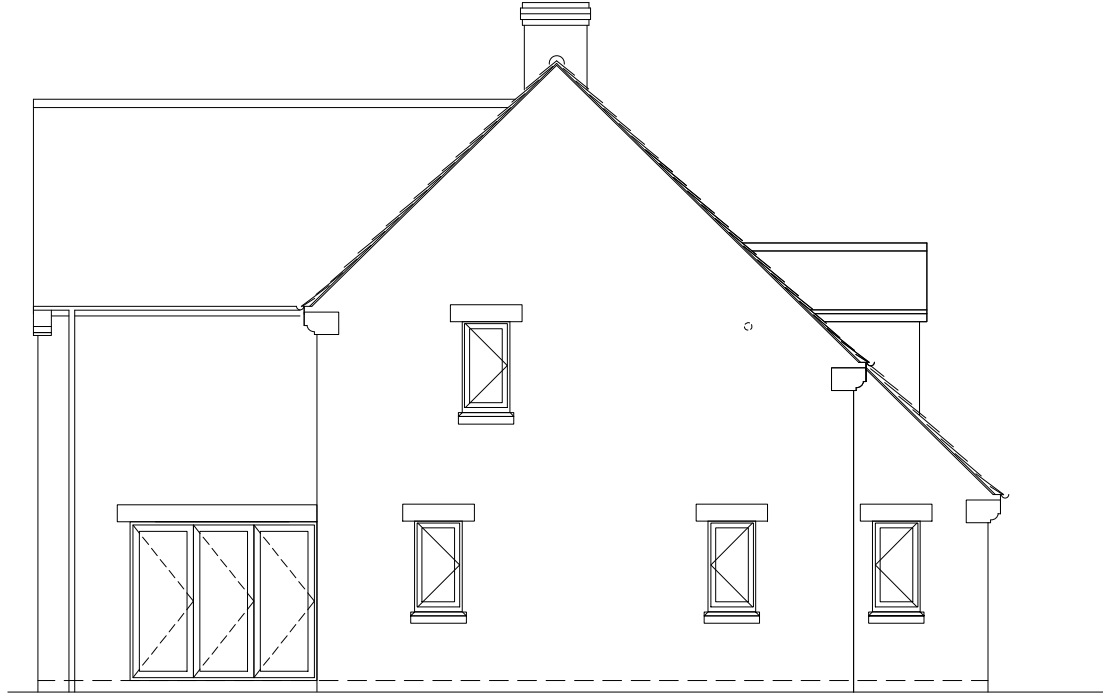

Elevations for Illustrative Purposes Only

west elevation

south elevation

east elevation

north elevation

Revision	Date		
Copyright Reserved	Do Not Scale Except For Planning	All Dimensions To Be Checked On Site	
Project			
Hooby Lodge Stretton Road, Thistleton Oakham LE15 7RH			
Drawing			
House Elevations			
Wythe Holland Limited			
Chartered Architects Phone +44 (0)1780 767876 www.wytheholland.co.uk		10 Emlyn's Street Stamford, Lincolnshire PE9 1QP mail@wytheholland.co.uk	
Date	Scale	Job No	Drawing No
19.10.22	1:100	2115	04