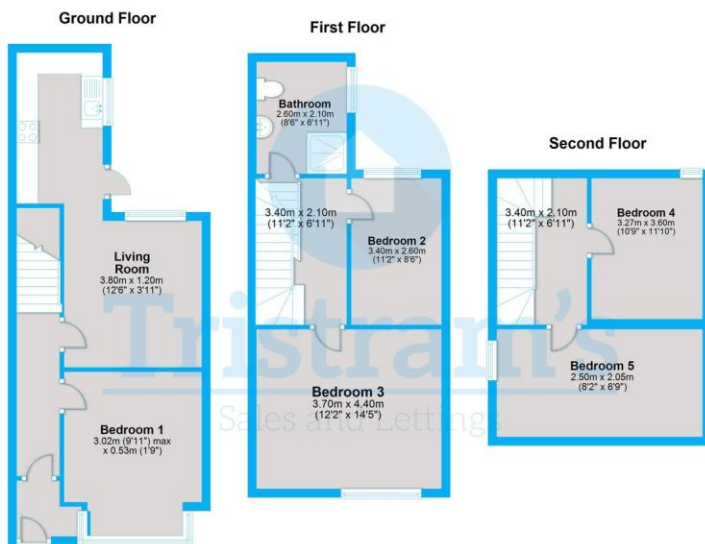

%epcGraph_c_1_325%

260 -262 Derby Road
Bramcote
Nottingham
NG9 3JN

www.tristrams.uk.com

Agents Note: Whilst every care has been taken to prepare these sales particulars, they are for guidance purposes only. All measurements are approximate and are for general guidance purposes only and whilst every care has been taken to ensure their accuracy, they should not be relied upon and potential buyers are advised to recheck the measurements