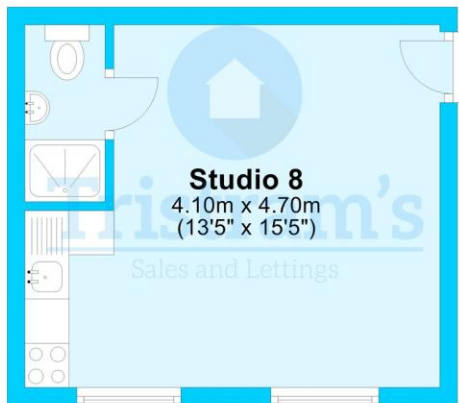

260 -262 Derby Road
Bramcote
Nottingham
NG9 3JN

www.tristrams.uk.com

Agents Note: Whilst every care has been taken to prepare these sales particulars, they are for guidance purposes only. All measurements are approximate and are for general guidance purposes only and whilst every care has been taken to ensure their accuracy, they should not be relied upon and potential buyers are advised to recheck the measurements