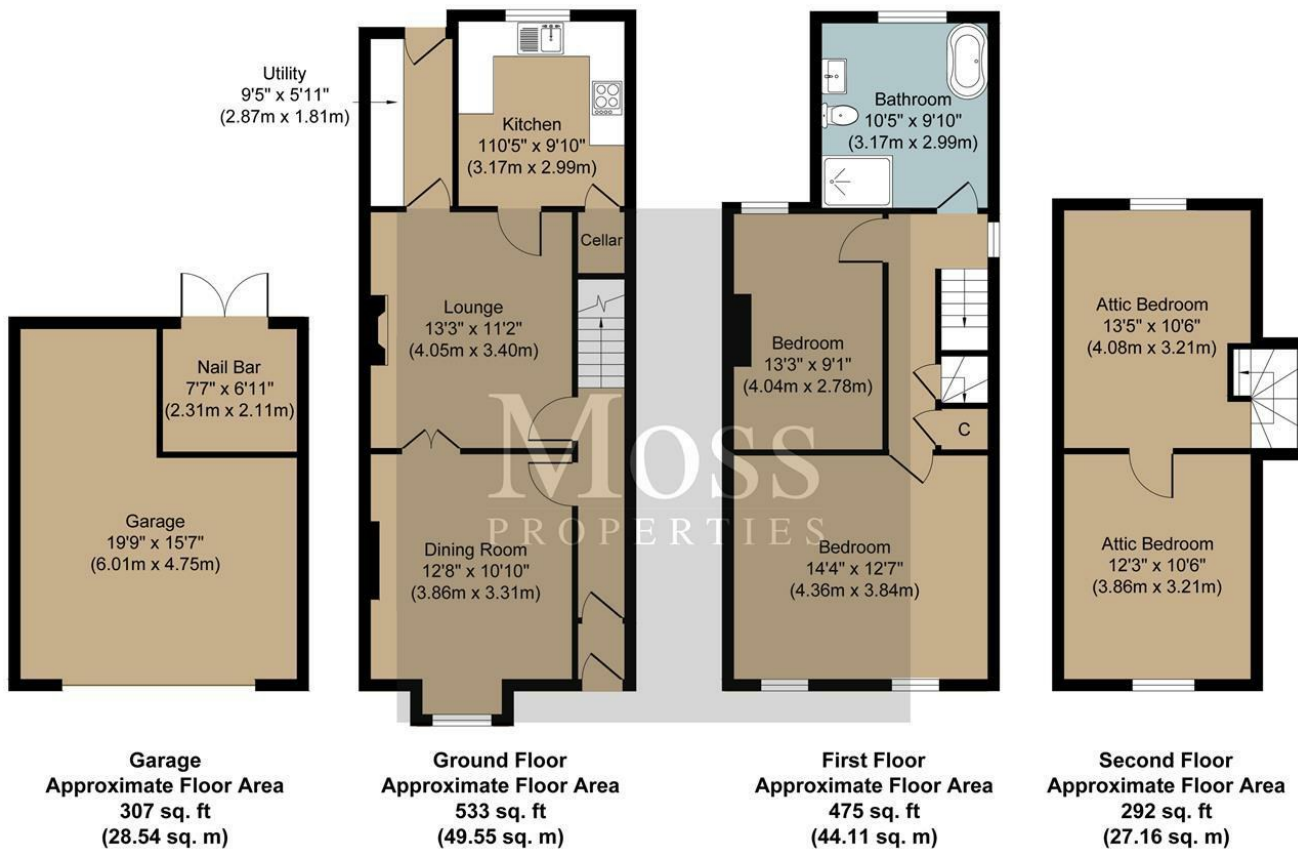

CONTACT

White Rose Way
Doncaster
South Yorkshire

E: info@mosspm.co.uk
T: 01302 730077
www.mosspm.co.uk