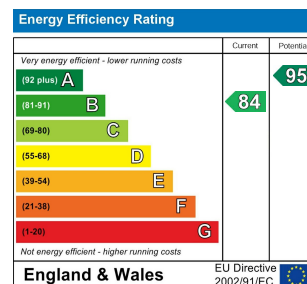

3 Bed
House - Semi-
Detached
located in Balby

£1,100 PCM

Moss
PROPERTIES

DIRECTIONS

CONTACT

White Rose Way
Doncaster
South Yorkshire

E: leads@mosspm.co.uk
T: 01302 730077
www.mosspm.co.uk

Moss
PROPERTIES