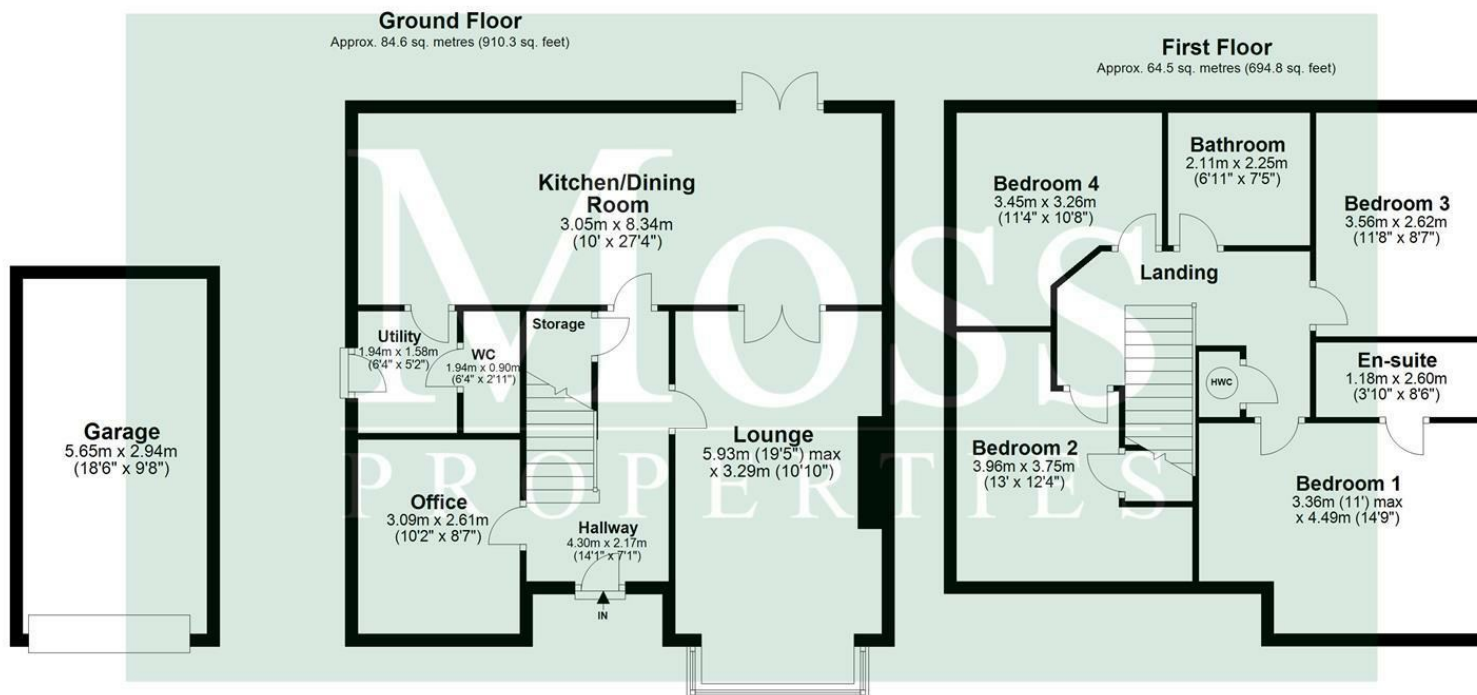

4 Bed
House -
Detached
located in

Asking Price £500,000

Moss
PROPERTIES

Total area: approx. 149.1 sq. metres (1605.1 sq. feet)

CONTACT

White Rose Way
Doncaster
South Yorkshire

E: info@mossspm.co.uk
T: 01302 730077
www.mossspm.co.uk