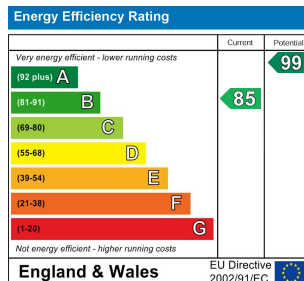

4 Bed
House -
Detached
located in

Asking Price £500,000

Moss
PROPERTIES

Total area: approx. 149.1 sq. metres (1605.1 sq. feet)

CONTACT

White Rose Way
Doncaster
South Yorkshire

E: info@mossspm.co.uk
T: 01302 730077
www.mossspm.co.uk