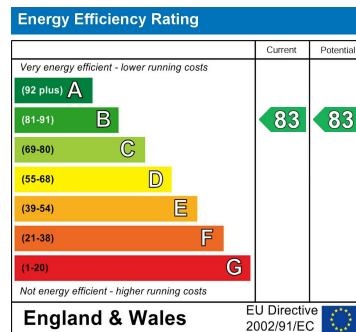

2 Bed  
Apartment

located in  
Middlewood Rise,

£825 PCM

**Moss**  
PROPERTIES

DIRECTIONS

CONTACT

White Rose Way  
Doncaster  
South Yorkshire

E: [info@mosspm.co.uk](mailto:info@mosspm.co.uk)  
T: 01302 730077  
[www.mosspm.co.uk](http://www.mosspm.co.uk)