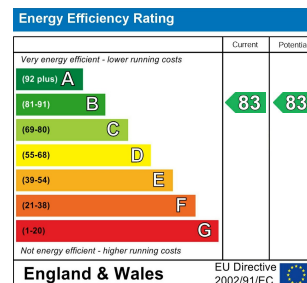

2 Bed
Apartment
located in
Middlewood

£850 PCM

Moss
PROPERTIES

DIRECTIONS

CONTACT

White Rose Way
Doncaster
South Yorkshire

E: info@mosspm.co.uk
T: 01302 730077
www.mosspm.co.uk

Moss
PROPERTIES