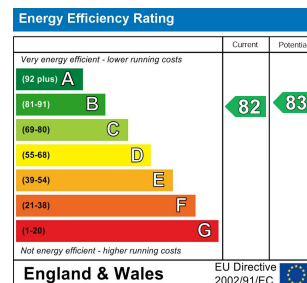

2 Bed
Flat
located in

£600 PCM

Moss
PROPERTIES

DIRECTIONS

CONTACT

White Rose Way
Doncaster
South Yorkshire

E: leads@mossprm.co.uk
T: 01302 730077
www.mossprm.co.uk

Moss
PROPERTIES