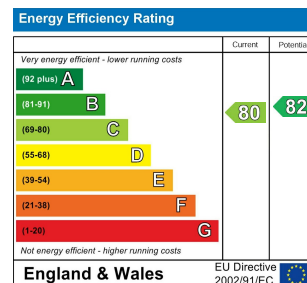

2 Bed
Flat
located in

£700 PCM

Moss
PROPERTIES

DIRECTIONS

CONTACT

White Rose Way
Doncaster
South Yorkshire

E: leads@mossprm.co.uk
T: 01302 730077
www.mossprm.co.uk

Moss
PROPERTIES