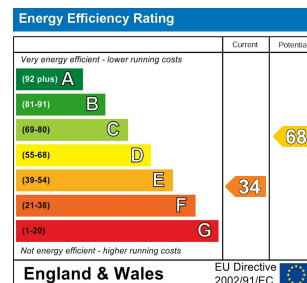

0 Bed
House -
Detached
located in
Armthorpe
£800 Per Month

Moss
PROPERTIES

DIRECTIONS

CONTACT

White Rose Way
Doncaster
South Yorkshire

E: leads@mossprm.co.uk
T: 01302 730077
www.mossprm.co.uk

Moss
PROPERTIES