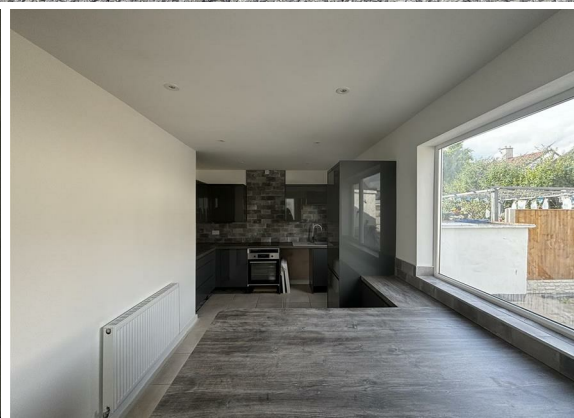

0 Bed
House -
Detached
located in
Armthorpe
£800 Per Month

Moss
PROPERTIES

DIRECTIONS

CONTACT

White Rose Way
Doncaster
South Yorkshire

E: leads@mossprm.co.uk
T: 01302 730077
www.mossprm.co.uk

Moss
PROPERTIES