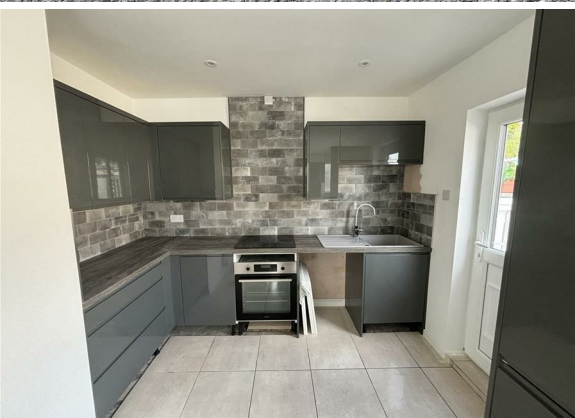

0 Bed
House -
Detached
located in
Armthorpe
£800 Per Month

Moss
PROPERTIES

DIRECTIONS

CONTACT

White Rose Way
Doncaster
South Yorkshire

E: leads@mossprm.co.uk
T: 01302 730077
www.mossprm.co.uk

Moss
PROPERTIES