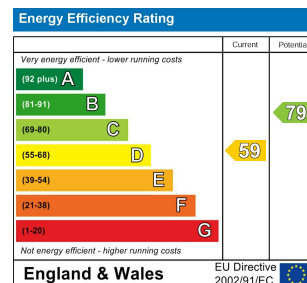

3 Bed
House
located in
Edlington

£750

Moss
PROPERTIES

DIRECTIONS

CONTACT

White Rose Way
Doncaster
South Yorkshire

E: leads@mossprm.co.uk
T: 01302 730077
www.mossprm.co.uk

Moss
PROPERTIES