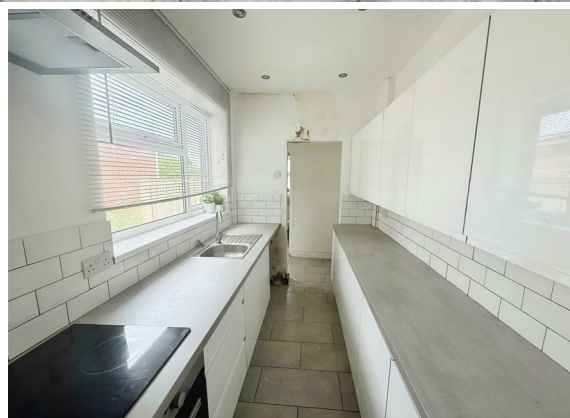

3 Bed
House
located in
Edlington

£750

Moss
PROPERTIES

DIRECTIONS

CONTACT

White Rose Way
Doncaster
South Yorkshire

E: leads@mossprm.co.uk
T: 01302 730077
www.mossprm.co.uk

Moss
PROPERTIES