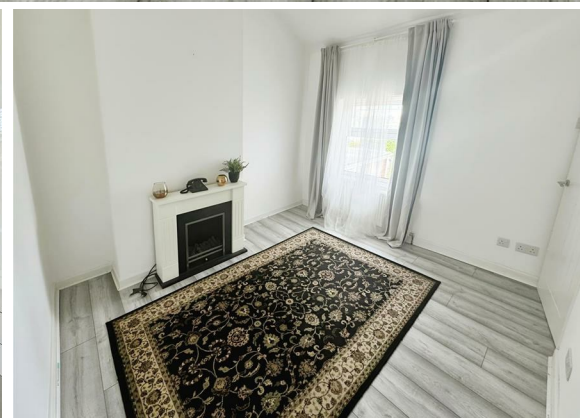

3 Bed
House
located in
Edlington

£750

Moss
PROPERTIES

DIRECTIONS

CONTACT

White Rose Way
Doncaster
South Yorkshire

E: leads@mossprm.co.uk
T: 01302 730077
www.mossprm.co.uk

Moss
PROPERTIES