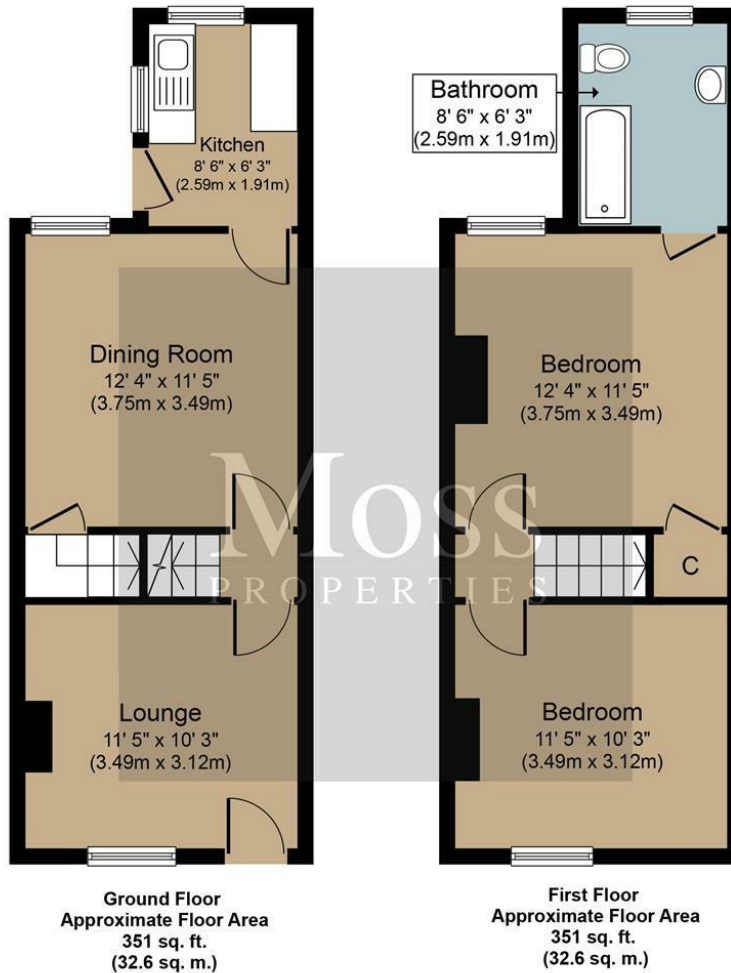

DIRECTIONS

CONTACT

White Rose Way
Doncaster
South Yorkshire

E: leads@mossppm.co.uk
T: 01302 730077
www.mossppm.co.uk

Moss
PROPERTIES