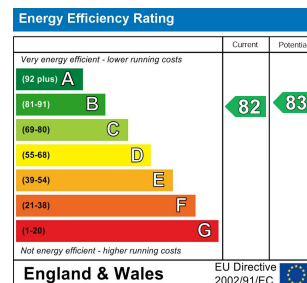

2 Bed
Flat
located in

£650 PCM

Moss
PROPERTIES

DIRECTIONS

CONTACT

White Rose Way
Doncaster
South Yorkshire

E: leads@mossprm.co.uk
T: 01302 730077
www.mossprm.co.uk

Moss
PROPERTIES