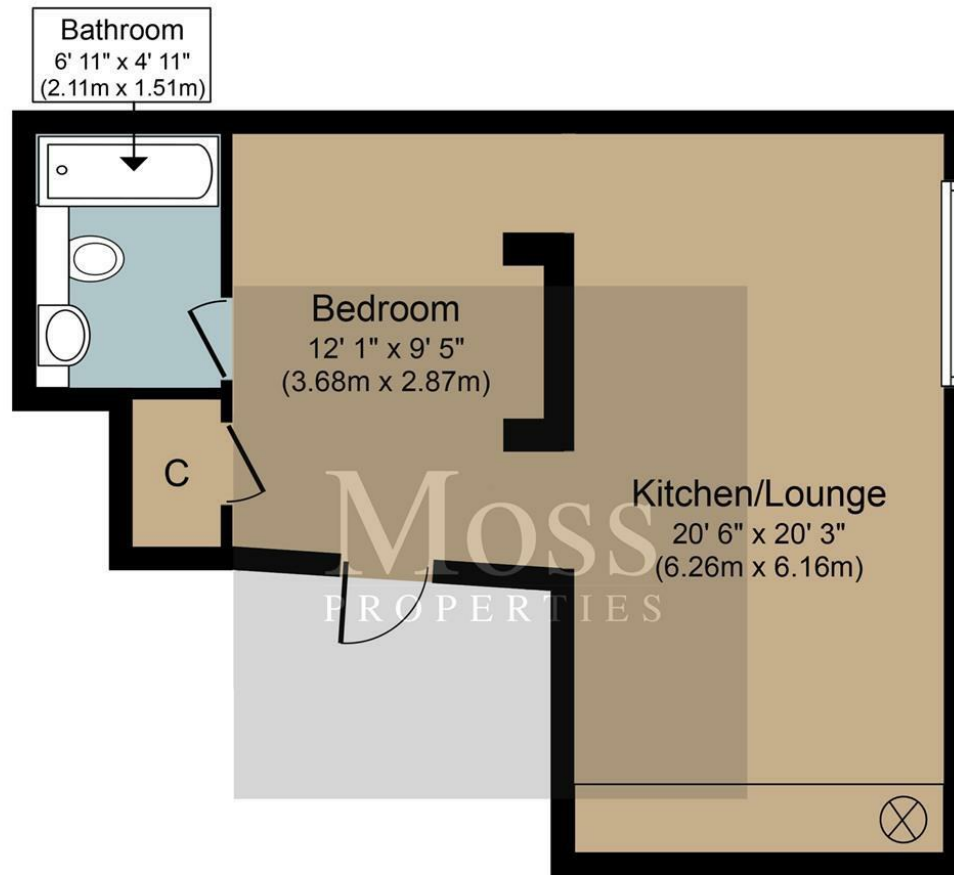

Third Floor Flat
Approximate Floor Area
388 sq. ft.
(36.1 sq. m.)

DIRECTIONS

CONTACT

White Rose Way
Doncaster
South Yorkshire

E: leads@mossrpm.co.uk
T: 01302 730077
www.mossrpm.co.uk