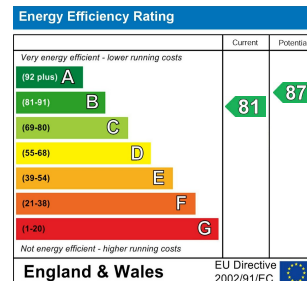

Moss
PROPERTIES