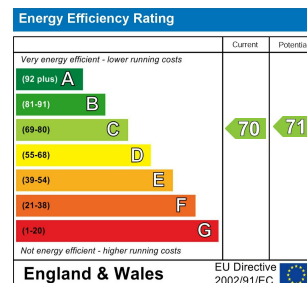

2 Bed
Flat
located in High
Street

£900 PCM

Moss
PROPERTIES

DIRECTIONS

CONTACT

White Rose Way
Doncaster
South Yorkshire

E: leads@mossprm.co.uk
T: 01302 730077
www.mossprm.co.uk

Moss
PROPERTIES