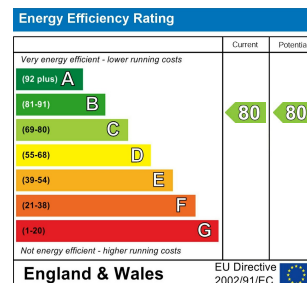

2 Bed
Flat
located in

£725 PCM

Moss
PROPERTIES

DIRECTIONS

CONTACT

White Rose Way
Doncaster
South Yorkshire

E: leads@mossprm.co.uk
T: 01302 730077
www.mossprm.co.uk

Moss
PROPERTIES