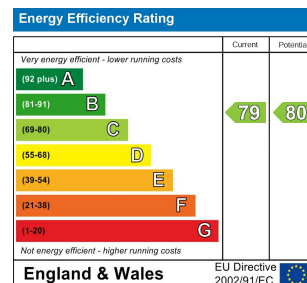

2 Bed
Flat
located in

£700 PCM

Moss
PROPERTIES

DIRECTIONS

CONTACT

White Rose Way
Doncaster
South Yorkshire

E: leads@mossprm.co.uk
T: 01302 730077
www.mossprm.co.uk

Moss
PROPERTIES