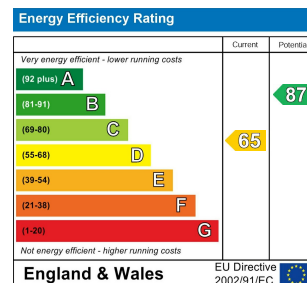

3 Bed
House - Mid
Terrace
located in

£850

Moss
PROPERTIES

DIRECTIONS

CONTACT

White Rose Way
Doncaster
South Yorkshire

E: leads@mossprm.co.uk
T: 01302 730077
www.mossprm.co.uk

Moss
PROPERTIES