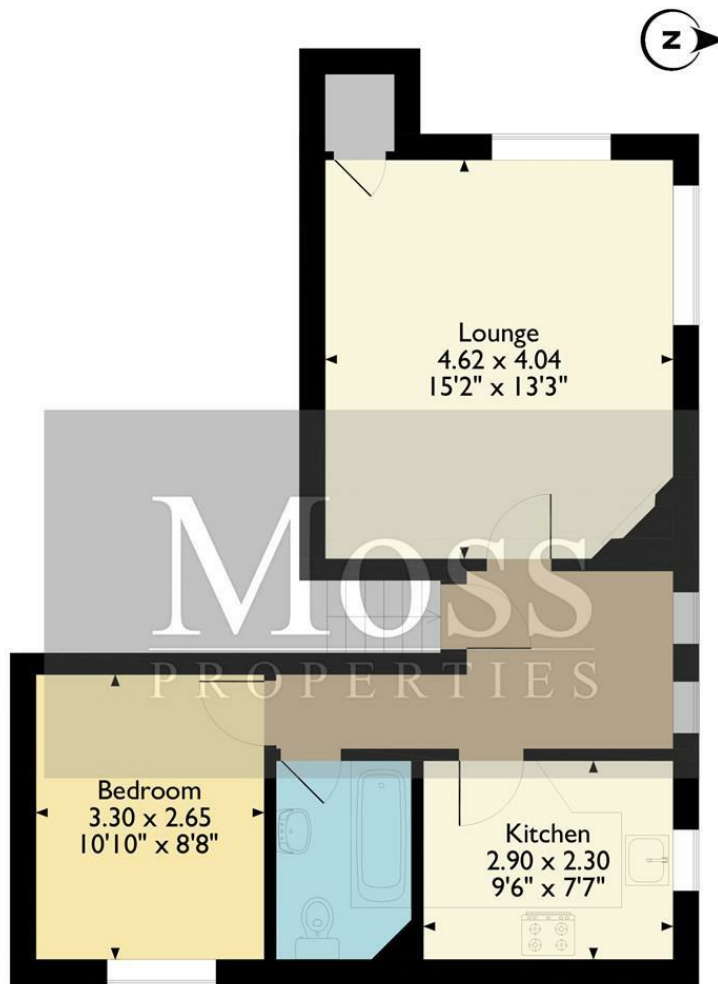

1 Bed  
Apartment  
located in

£675 PCM

**Moss**  
PROPERTIES

**First Floor Flat**

Please note that the location of doors, windows and other items are approximate and this floorplan is to be used for illustrative purposes only. Unauthorized reproduction is prohibited.