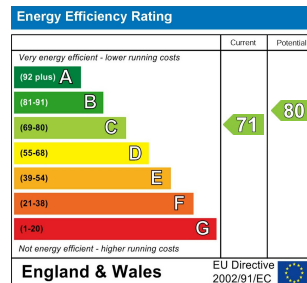

Moss
PROPERTIES