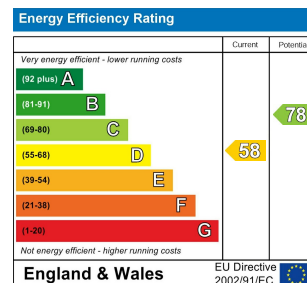

1 Bed
Apartment
located in
Thorne

£550 PCM

Moss
PROPERTIES

DIRECTIONS

CONTACT

White Rose Way
Doncaster
South Yorkshire

E: leads@mossprm.co.uk
T: 01302 730077
www.mossprm.co.uk

Moss
PROPERTIES