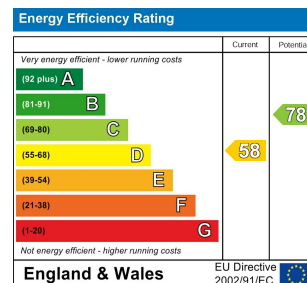

1 Bed
Apartment
located in
Thorne

£650 PCM

Moss
PROPERTIES

DIRECTIONS

CONTACT

White Rose Way
Doncaster
South Yorkshire

E: leads@mosspm.co.uk
T: 01302 730077
www.mosspm.co.uk

Moss
PROPERTIES