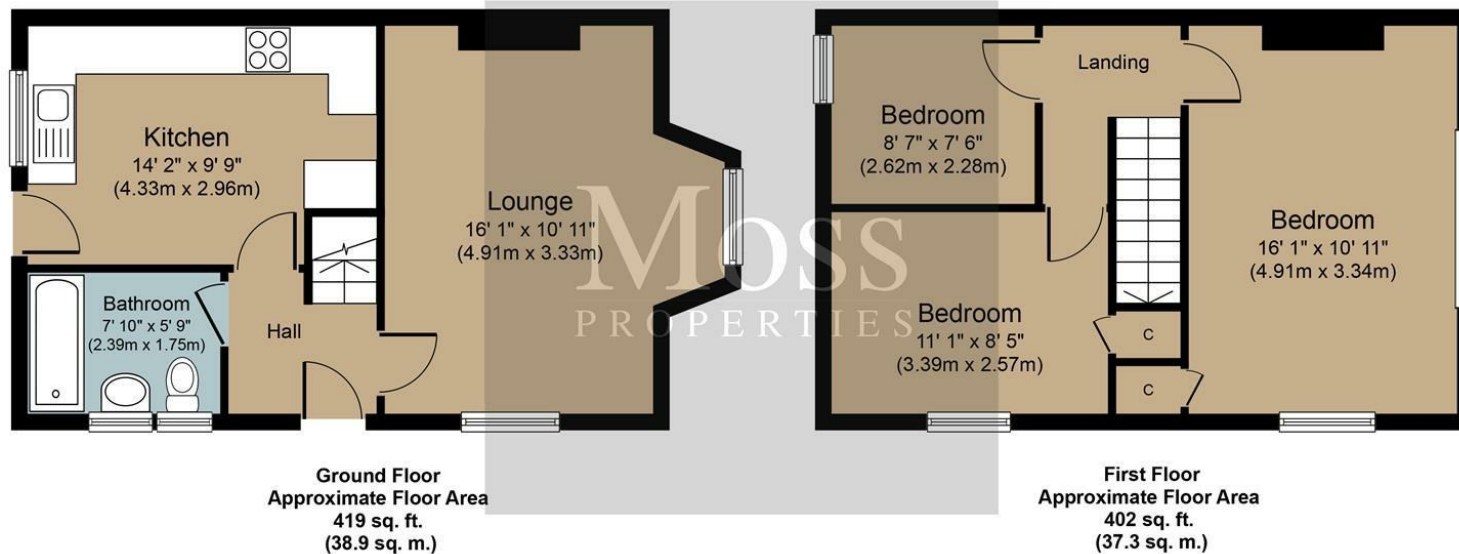

DIRECTIONS

CONTACT

White Rose Way
Doncaster
South Yorkshire

E: leads@mossprm.co.uk
T: 01302 730077
www.mossprm.co.uk