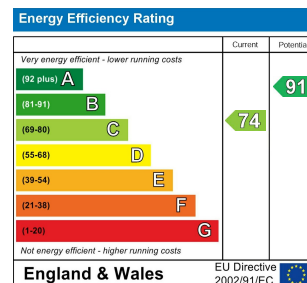

2 Bed
House
located in
Bentley

£800 Per Month

Moss
PROPERTIES

DIRECTIONS

CONTACT

White Rose Way
Doncaster
South Yorkshire

E: leads@mossprm.co.uk
T: 01302 730077
www.mossprm.co.uk

Moss
PROPERTIES