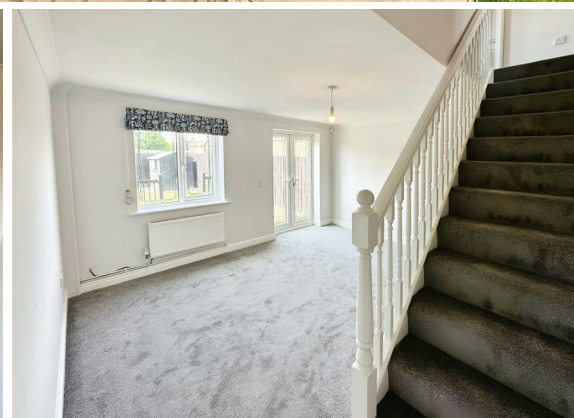

2 Bed
House
located in
Bentley

£800 Per Month

Moss
PROPERTIES

DIRECTIONS

CONTACT

White Rose Way
Doncaster
South Yorkshire

E: leads@mossprm.co.uk
T: 01302 730077
www.mossprm.co.uk

Moss
PROPERTIES