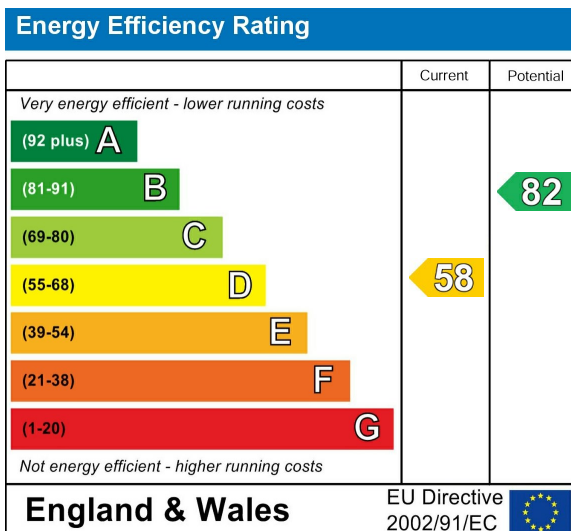

Energy Performance Graph

Call us on

020 8840 5151

northfieldsales@sintonandrews.co.uk

www.sintonandrews.co.uk

Agents Note: Whilst every care has been taken to prepare these particulars, they are for guidance purposes only. All measurements are approximate and are for general guidance purposes only and whilst every care has been taken to ensure their accuracy, they should not be relied upon and potential buyers are advised to recheck the measurements.