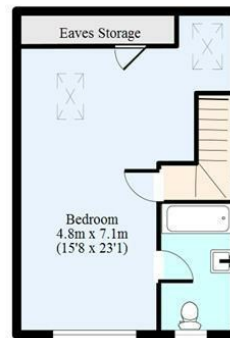

Derwent Road W5 4TN

APPROX GROSS INTERNAL FLOOR AREA: 128 sq. m / 1374 sq. ft