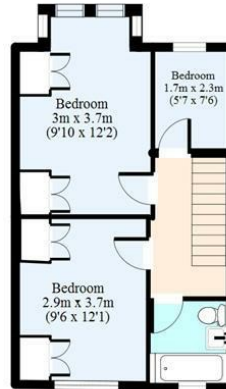

Derwent Road W5 4TN

APPROX GROSS INTERNAL FLOOR AREA: 128 sq. m / 1374 sq. ft