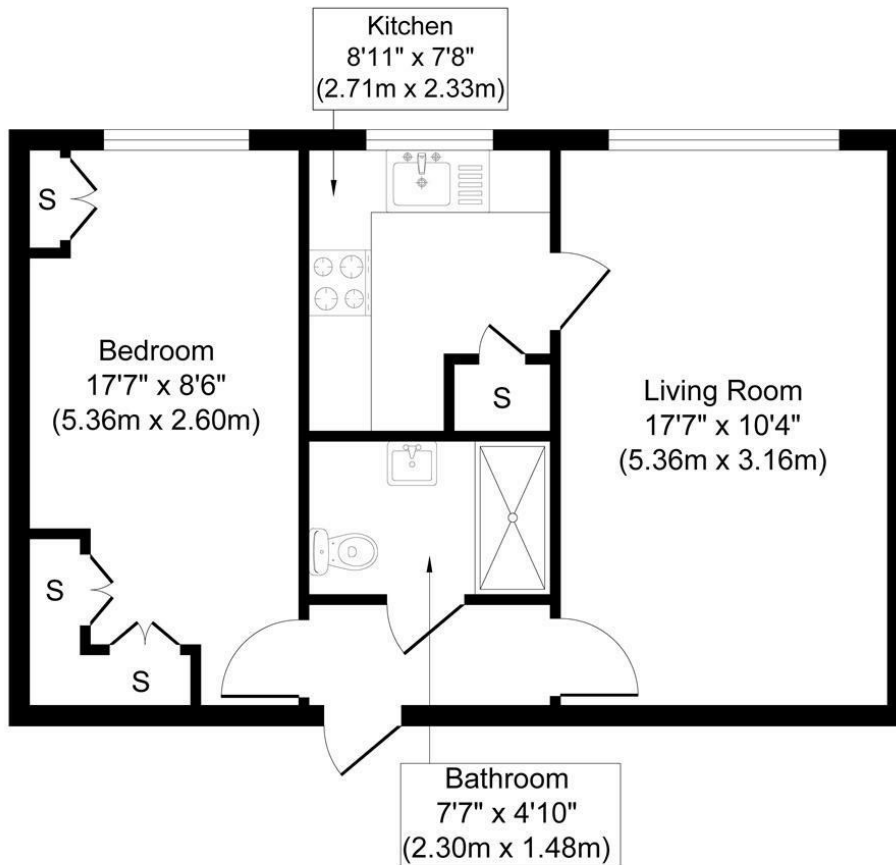

**£205,000**

Mayo Court is a sought after retirement development found in central Northfields. Located on the top floor of this building, this well presented one bedroom flat offers good size lounge, fitted kitchen, smart shower room and double bedroom with built in wardrobes.

**Flat 8, Mayo Court, 133, Northcroft Road, London W13 9TA**

**Approximate Gross Internal Floor Area 478.28 sq. ft / 44.43 sq. m**

Illustration for identification purposes only, measurements are approximate, not to scale.  
produced by jcphotographystudio.com