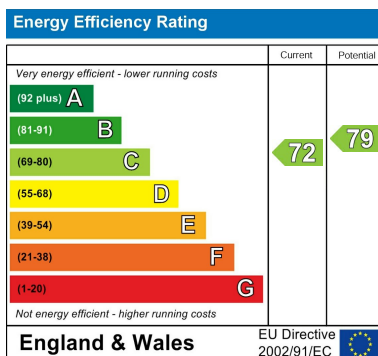

Disclaimer

These particulars are produced in good faith. They are set out as a general guide only and do not constitute, any part of an offer or a contract. None of the statements contained in these particulars as to this property are to be relied on as statements or representations of fact. Any intending purchaser should satisfy him/herself by inspection of the property or otherwise as to the correctness of each of the statements prior to making an offer. No person in the employment of, or association with, Link Agency, has any authority to make or give any representation or warranty whatsoever in relation to this property.