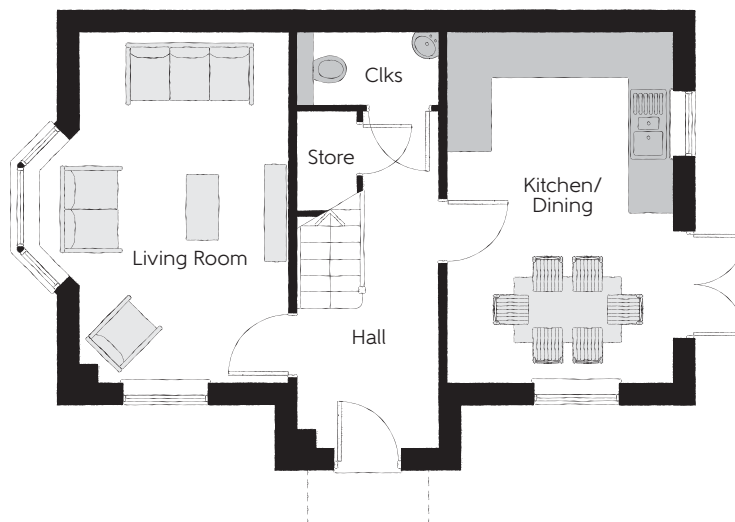

THE
ARTISAN
COLLECTION

The Thespian

THREE BEDROOM HOME

Country Brick

bellway.co.uk

Bellway

First Floor

Bedroom 1	3.56m x 2.95m	11'8" x 9'8"
Bedroom 1 En Suite	2.95m x 1.20m	9'8" x 3'11"
Bedroom 2	3.18m x 2.39m	10'5" x 7'10"
Bedroom 3	3.18m x 2.37m	10'5" x 7'9"
Bathroom	1.92m x 1.90m	6'4" x 6'3"

Ground Floor

Kitchen/Dining	4.85m x 3.11m	15'11" x 10'3"
Living Room	4.85m x 3.48m _(max)	15'11" x 11'5" _(max)
Cloakroom	1.92m x 0.96m	6'4" x 3'2"

Clks - Cloakroom WS - Wardrobe Space (suggestion only, wardrobe not included)

Furniture arrangements are for illustrative purposes only. Items are not included, nor to scale.

The items shown in this key may be subject to change, and positions could vary from those indicated on this floorplan. Please refer to Sales Advisor for details of your selected plot. Computer generated image shown overleaf. External finishes, landscaping and configuration may vary from plot to plot. Please refer to Sales Advisor for further details. All dimensions are approximate and should not be used for carpet sizes, appliance spaces or furniture. We operate a policy of continuous improvement and individual features such as kitchen and bathroom layouts, doors, windows, garages and elevational treatments may vary from time to time. Consequently these particulars should be treated as general guidance only and do not constitute a contract, part of a contract or a warranty. TH/CB/500/S00/D/01a/F. 01900-02/03/22