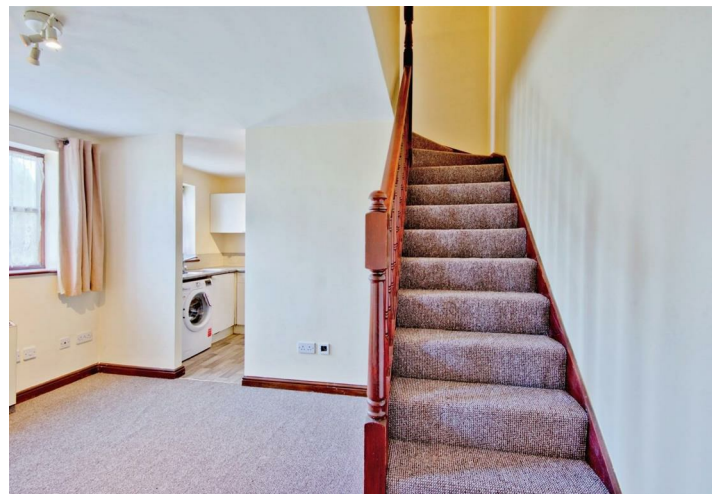

These particulars, whilst believed to be accurate are set out as a general outline only for guidance and do not constitute any part of an offer or contract. Intending purchasers should not rely on them as statements of representation of fact, but must satisfy themselves by inspection or otherwise as to their accuracy. No person in this firms employment has the authority to make or give any representation or warranty in respect of the property.