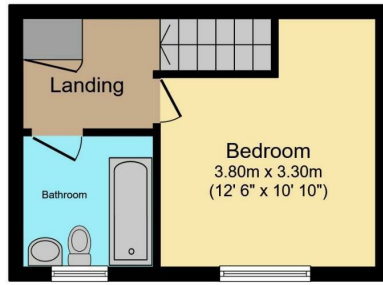

The property offers accommodation to include a living room, separate kitchen, one double sized bedroom and bathroom. Externally there is a front garden and one allocated parking space to the rear.

The property is ideally located being situated within walking distance of local amenities, Pitsea High Street and Railway Station with easy access to the A13.

# Floor Plan

**Ground Floor**

**First Floor**

Total floor area 41.0 m<sup>2</sup> (442 sq.ft.) approx

This floor plan is for illustrative purposes only. It is not drawn to scale. Any measurements, floor areas (including any total floor area), openings and orientation are approximate. No details are guaranteed, they cannot be relied upon for any purpose and they do not form part of any agreement. No liability is taken for any error, omission or misstatement. A party must rely upon its own inspection(s). Powered by [www.focalagent.com](http://www.focalagent.com)