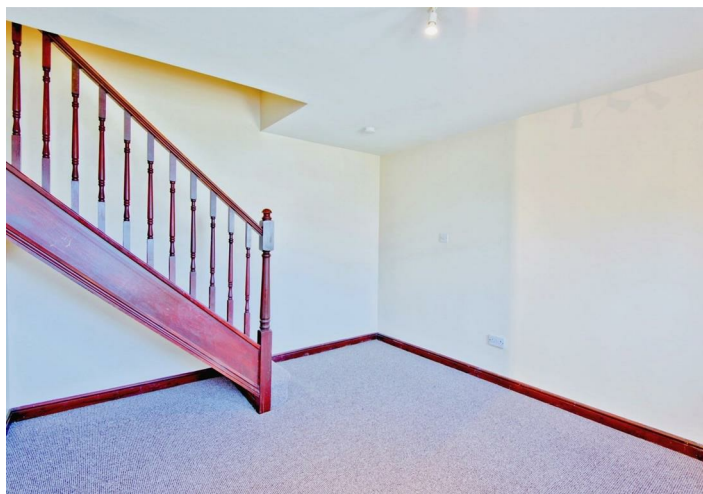

These particulars, whilst believed to be accurate are set out as a general outline only for guidance and do not constitute any part of an offer or contract. Intending purchasers should not rely on them as statements of representation of fact, but must satisfy themselves by inspection or otherwise as to their accuracy. No person in this firms employment has the authority to make or give any representation or warranty in respect of the property.