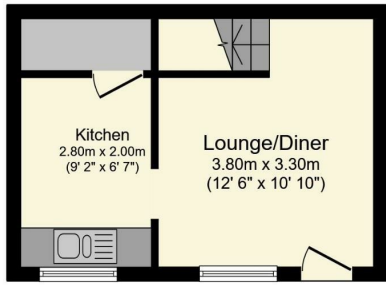

The property offers accommodation to include a living room, separate kitchen, one double sized bedroom and bathroom. Externally there is a front garden and one allocated parking space to the rear.

The property is ideally located being situated within walking distance of local amenities, Pitsea High Street and Railway Station with easy access to the A13.

# Floor Plan

**Ground Floor**

**First Floor**

Total floor area 41.0 m<sup>2</sup> (442 sq.ft.) approx

This floor plan is for illustrative purposes only. It is not drawn to scale. Any measurements, floor areas (including any total floor area), openings and orientation are approximate. No details are guaranteed, they cannot be relied upon for any purpose and they do not form part of any agreement. No liability is taken for any error, omission or misstatement. A party must rely upon its own inspection(s). Powered by [www.focalagent.com](http://www.focalagent.com)