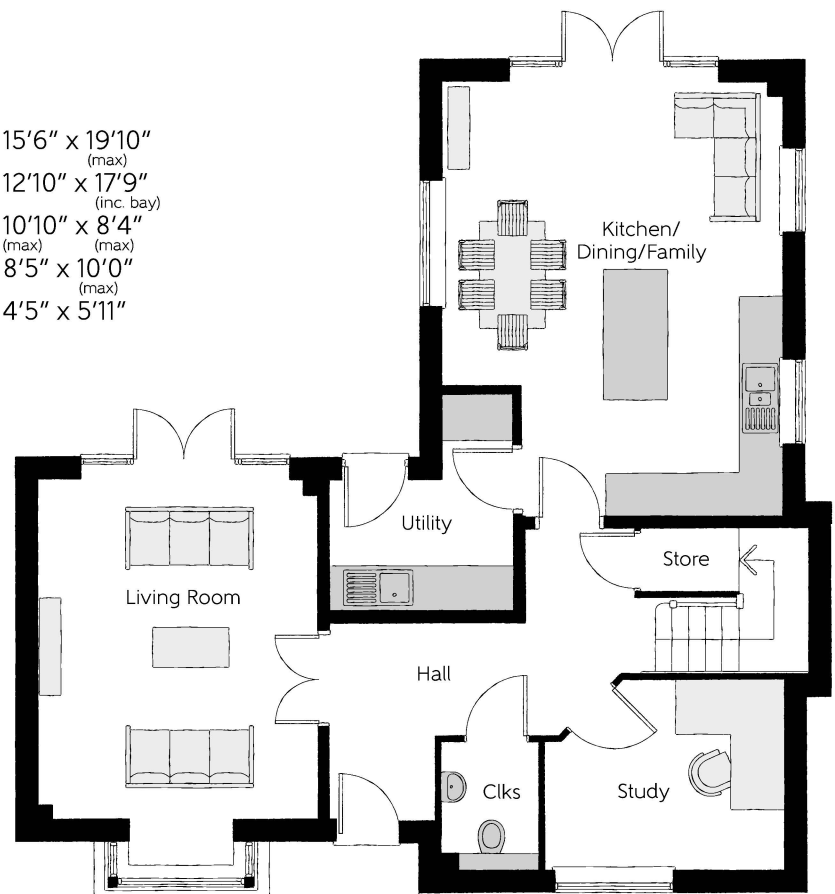

THE
ARTISAN
COLLECTION

The Jeweller

FOUR BEDROOM HOME

bellway.co.uk

Bellway

First Floor

| | | |
|--------------------|------------------------------|------------------------------|
| Bedroom 1 | 5.54m x 2.93m (max) (max) | 18'2" x 9'7" (max) (max) |
| Bedroom 1 En Suite | 3.41m x 1.90m (max) | 11'2" x 6'3" (max) |
| Dressing | 2.04m x 1.72m | 6'8" x 5'8" |
| Bedroom 2 | 3.44m x 5.03m (max) (max) | 11'4" x 16'6" (max) (max) |
| Bedroom 2 En Suite | 1.20m x 3.14m | 3'11" x 10'3" |
| Bedroom 3 | 4.74m x 2.61m (max) (max) | 15'6" x 8'7" (max) (max) |
| Bedroom 4 | 2.94m x 2.88m | 9'8" x 9'5" |
| Bathroom | 2.37m x 1.90m | 7'9" x 6'3" |

Ground Floor

| | | |
|-----------------------|------------------------------|------------------------------|
| Kitchen/Dining/Family | 4.74m x 6.04m (max) | 15'6" x 19'10" (max) |
| Living Room | 3.91m x 5.42m (inc. bay) | 12'10" x 17'9" (inc. bay) |
| Study | 3.31m x 2.55m (max) (max) | 10'10" x 8'4" (max) (max) |
| Utility | 2.57m x 3.04m (max) | 8'5" x 10'0" (max) |
| Cloakroom | 1.34m x 1.81m | 4'5" x 5'11" |