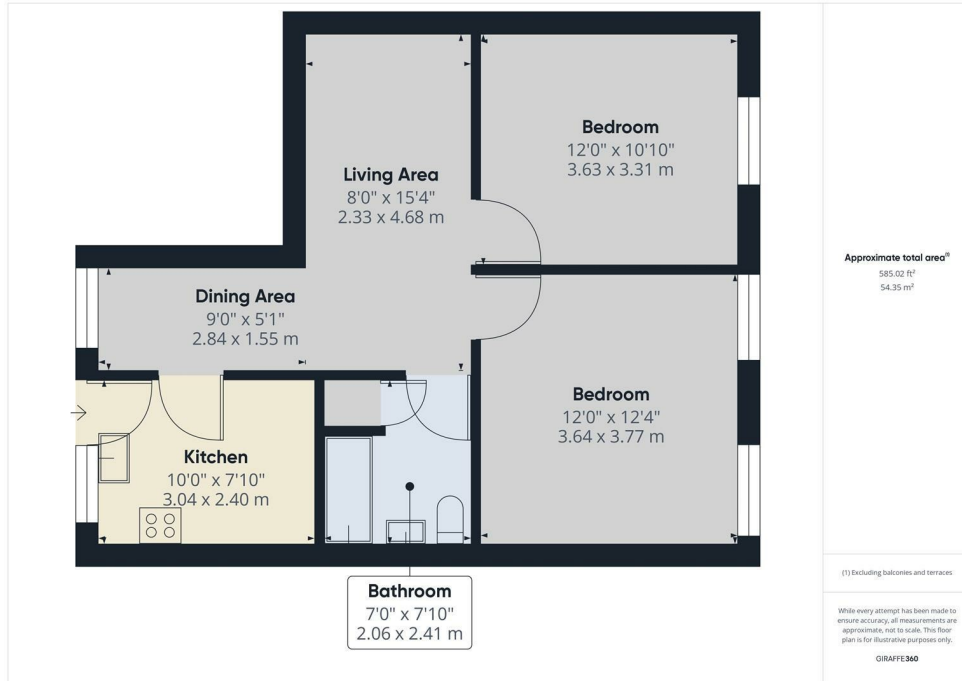

EDEN MIDCALF
— SALES & LETTINGS —

PER CALENDAR MONTH

£750 Per Calendar Month
High Street

Kinver, DY7 6HE

Agents Note: Whilst every care has been taken to prepare these particulars, they are for guidance purposes only. All measurements are approximate and are for general guidance purposes only and whilst every care has been taken to ensure their accuracy, they should not be relied upon and potential buyers/tenants are advised to recheck