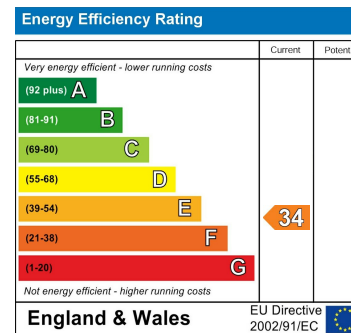

EDEN MIDCALF
— SALES & LETTINGS —

PER CALENDAR MONTH

£750 Per Calendar Month
High Street

Kinver, DY7 6HE

Agents Note: Whilst every care has been taken to prepare these particulars, they are for guidance purposes only. All measurements are approximate and are for general guidance purposes only and whilst every care has been taken to ensure their accuracy, they should not be relied upon and potential buyers/tenants are advised to recheck