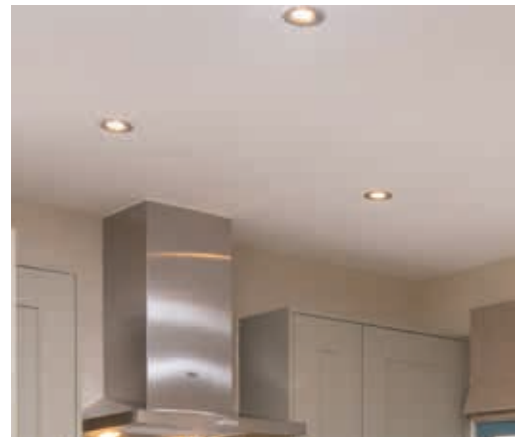

THE
ARTISAN
COLLECTION

Specification

		2 Bedroom Homes	3 Bedroom Homes	4 Bedroom Homes		
FINISHES	Loft Hatch	Loft Hatch - Hinged Drop Down ** ††	●	●	●	
	Entrance Doors	GRP Insulated Door - Secured by Design	●	●	●	
	Ceilings	Crown White Matt Emulsion	●	●	●	
	Walls	Crown White Matt Emulsion	●	●	●	
	Floors	Concrete Ground Floor / Chipboard First Floor	●	●	●	
	Window Cills	White Gloss MDF	●	●	●	
	Stairs	Timber Stair - White Gloss MDF Strings	●	●	●	
	Balusters	White Gloss Stop Chamfered Balusters	●	●	●	
	Newel Posts	White Gloss Stop Chamfered Newels	●	●	●	
	Newel Caps	White Gloss Flat Top Newel Caps	●	●	●	
	Handrail	White Gloss Heavy Duty Handrail	●	●	●	
	Skirting	White Gloss 94x14 MDF Grooved & Chamfered	●	●	●	
		White Gloss 120x14 MDF Grooved & Chamfered	●	●	●	
	Architrave	White Gloss 69x18 MDF Grooved & Chamfered	●	●	●	
	Internal Doors	White Pre Finished Vertical Panel Internal Doors	●	●	●	
	Ironmongery	Chrome SR100 Door Furniture	●	●	●	
	KITCHEN	Frontals	Bellway Band B options ~~	●	●	●
			Bellway Band C options ~~	●	●	●
		Carcass	Premium Grade 18mm thk Colour Matched Carcass	●	●	●
Units		Frontal Matching Table Ends	●	●	●	
		Unit Framing	●	●	●	
Worktops		20mm Square Edge Worktops with upstand	●	●	●	
Kitchen Sink		Leisure Eaton Single Bowl SS Sink & Aquamono Tap (inc Sink Liner)	●	●	●	
		Leisure Eaton Bowl & Half SS Sink & Aquamono Tap (inc Sink Liner)	●	●	●	
		Leisure Albion Bowl & Half SS Sink & Aquamono Tap (inc Sink Liner)	●	●	●	
Utility Sink		Leisure Eaton Single Bowl SS Sink & Aquamono Tap (inc Sink Liner)	●	●	●	
		Leisure Albion Single Bowl SS Sink & Aquamono Tap (inc Sink Liner)	●	●	●	
Appliances Oven		Zanussi Single Oven ZOHHC0X2	●	●	●	
		Zanussi Single Oven ZOHNX3X1	●	●	●	
Appliances Hob		Zanussi 4 Burner Gas Hob ZGNN640X & SS Splashback	●	●	●	
		Zanussi 4 Burner Gas Hob ZGNN642X & SS Splashback	●	●	●	
Appliances Extractor		Cooker Hood Extractor LFC316X	●	●	●	
Appliances Extractor (Island)		Cooker Hood Extractor LF1519X †††	●	●	●	
Appliances Microwave		Zanussi Combination Microwave ZVENM6X1	●	●	●	
Appliances Fridge Freezer		Zanussi 70/30 Fridge Freezer ZNLN18F51	●	●	●	
Appliance Dishwasher	Removeable Unit (inc Feed & Waste) †	●	●	●		
	Zanussi Dishwasher ZDLN1511	●	●	●		
Appliance Washing Machine	Washing Machine Space Only (inc Feed & Waste)	●	●	●		
WET ROOMS	Cloaks - WC	ROCA DEBBA WC with Concealed Cistern & PL1 Flush Plate ^	●	●	●	
		Roca DEBBA WC with Concealed Cistern & PL1 Flush Plate ^^	●	●	●	
	Cloaks - Basin	Roca Wash Hand Basin †††	●	●	●	
	Cloaks - Brassware	Bristan PISA Small Basin Chrome Mixer Tap	●	●	●	
	Cloaks - Tiling	Band 2 Tiling to WC Boxing, Splashback Tiling to WHB, Flat Edge White Trim	●	●	●	
		Band 3 Tiling to WC Boxing, Splashback Tiling to WHB, Flat Edge Chrome Trim	●	●	●	
	Bathroom - WC	Roca DEBBA WC with Concealed Cistern & PL1 Flush Plate ^^	●	●	●	
	Bathroom - Basin	Roca Debba 520 Semi Recessed WHB no Pedestal M4(2)	●	●	●	
	Bathroom - Bath	Roca OSLO Acrylic Bath & Rigid Bath Panel	●	●	●	
	Bathroom - Brassware	Bristan PISA Chrome Bath & Basin Mixer Taps	●	●	●	
		Bristan SAIL Chrome Bath & Basin Mixer Taps	●	●	●	
	Bathroom - Shower	Mira MINIMAL Single Thermostatic Shower ^^	●	●	●	
		Mira MINIMAL Single Thermostatic Shower ~~~	●	●	●	
	Bathroom - Tiling	1/2 Height Tiling (Band 2) to Wet Walls with Flat Edged White Trim *** †††	●	●	●	
		1/2 Height Tiling (Band 3) to Wet Walls with Flat Edged Chrome Trim *** †††	●	●	●	
	En-Suite - WC	Roca DEBBA WC with Concealed Cistern & PL1 Flush Plate ^^	●	●	●	