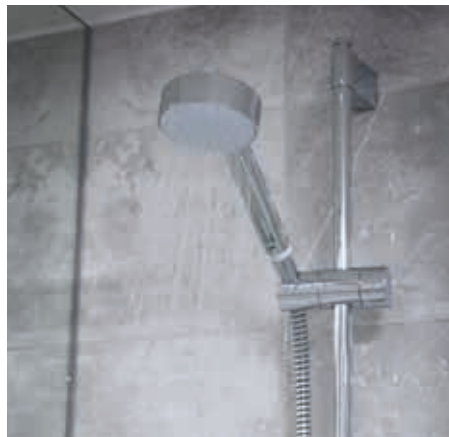

THE
ARTISAN
COLLECTION

Specification

		2 Bedroom Homes	3 Bedroom Homes	4 Bedroom Homes		
FINISHES	Loft Hatch	Loft Hatch - Hinged Drop Down ** ††	●	●	●	
	Entrance Doors	GRP Insulated Door - Secured by Design	●	●	●	
	Ceilings	Crown White Matt Emulsion	●	●	●	
	Walls	Crown White Matt Emulsion	●	●	●	
	Floors	Concrete Ground Floor / Chipboard First Floor	●	●	●	
	Window Cills	White Gloss MDF	●	●	●	
	Stairs	Timber Stair - White Gloss MDF Strings	●	●	●	
	Balusters	White Gloss Stop Chamfered Balusters	●	●	●	
	Newel Posts	White Gloss Stop Chamfered Newels	●	●	●	
	Newel Caps	White Gloss Flat Top Newel Caps	●	●	●	
	Handrail	White Gloss Heavy Duty Handrail	●	●	●	
	Skirting	White Gloss 94x14 MDF Grooved & Chamfered	●	●	●	
		White Gloss 120x14 MDF Grooved & Chamfered	●	●	●	
	Architrave	White Gloss 69x18 MDF Grooved & Chamfered	●	●	●	
	Internal Doors	White Pre Finished Vertical Panel Internal Doors	●	●	●	
	Ironmongery	Chrome SR100 Door Furniture	●	●	●	
	KITCHEN	Frontals	Bellway Band B options ~~	●	●	●
			Bellway Band C options ~~	●	●	●
		Carcass	Premium Grade 18mm thk Colour Matched Carcass	●	●	●
Units		Frontal Matching Table Ends	●	●	●	
		Unit Framing	●	●	●	
Worktops		20mm Square Edge Worktops with upstand	●	●	●	
Kitchen Sink		Leisure Eaton Single Bowl SS Sink & Aquamono Tap (inc Sink Liner)	●	●	●	
		Leisure Eaton Bowl & Half SS Sink & Aquamono Tap (inc Sink Liner)	●	●	●	
		Leisure Albion Bowl & Half SS Sink & Aquamono Tap (inc Sink Liner)	●	●	●	
Utility Sink		Leisure Eaton Single Bowl SS Sink & Aquamono Tap (inc Sink Liner)	●	●	●	
		Leisure Albion Single Bowl SS Sink & Aquamono Tap (inc Sink Liner)	●	●	●	
Appliances Oven		Zanussi Single Oven ZOHHC0X2	●	●	●	
		Zanussi Single Oven ZOHNX3X1	●	●	●	
Appliances Hob		Zanussi 4 Burner Gas Hob ZGNN640X & SS Splashback	●	●	●	
		Zanussi 4 Burner Gas Hob ZGNN642X & SS Splashback	●	●	●	
Appliances Extractor		Cooker Hood Extractor LFC316X	●	●	●	
Appliances Extractor (Island)		Cooker Hood Extractor LF1519X †††	●	●	●	
Appliances Microwave		Zanussi Combination Microwave ZVENM6X1	●	●	●	
Appliances Fridge Freezer		Zanussi 70/30 Fridge Freezer ZNLN18F51	●	●	●	
Appliance Dishwasher	Removeable Unit (inc Feed & Waste) †	●	●	●		
	Zanussi Dishwasher ZDLN1511	●	●	●		
Appliance Washing Machine	Washing Machine Space Only (inc Feed & Waste)	●	●	●		
WET ROOMS	Cloaks - WC	ROCA DEBBA WC with Concealed Cistern & PL1 Flush Plate ^	●	●	●	
		Roca DEBBA WC with Concealed Cistern & PL1 Flush Plate ^^	●	●	●	
	Cloaks - Basin	Roca Wash Hand Basin †††	●	●	●	
	Cloaks - Brassware	Bristan PISA Small Basin Chrome Mixer Tap	●	●	●	
	Cloaks - Tiling	Band 2 Tiling to WC Boxing, Splashback Tiling to WHB, Flat Edge White Trim	●	●	●	
		Band 3 Tiling to WC Boxing, Splashback Tiling to WHB, Flat Edge Chrome Trim	●	●	●	
	Bathroom - WC	Roca DEBBA WC with Concealed Cistern & PL1 Flush Plate ^^	●	●	●	
	Bathroom - Basin	Roca Debba 520 Semi Recessed WHB no Pedestal M4(2)	●	●	●	
	Bathroom - Bath	Roca OSLO Acrylic Bath & Rigid Bath Panel	●	●	●	
	Bathroom - Brassware	Bristan PISA Chrome Bath & Basin Mixer Taps	●	●	●	
		Bristan SAIL Chrome Bath & Basin Mixer Taps	●	●	●	
	Bathroom - Shower	Mira MINIMAL Single Thermostatic Shower ^^	●	●	●	
		Mira MINIMAL Single Thermostatic Shower ~~~	●	●	●	
	Bathroom - Tiling	1/2 Height Tiling (Band 2) to Wet Walls with Flat Edged White Trim *** †††	●	●	●	
		1/2 Height Tiling (Band 3) to Wet Walls with Flat Edged Chrome Trim *** †††	●	●	●	
	En-Suite - WC	Roca DEBBA WC with Concealed Cistern & PL1 Flush Plate ^^	●	●	●	