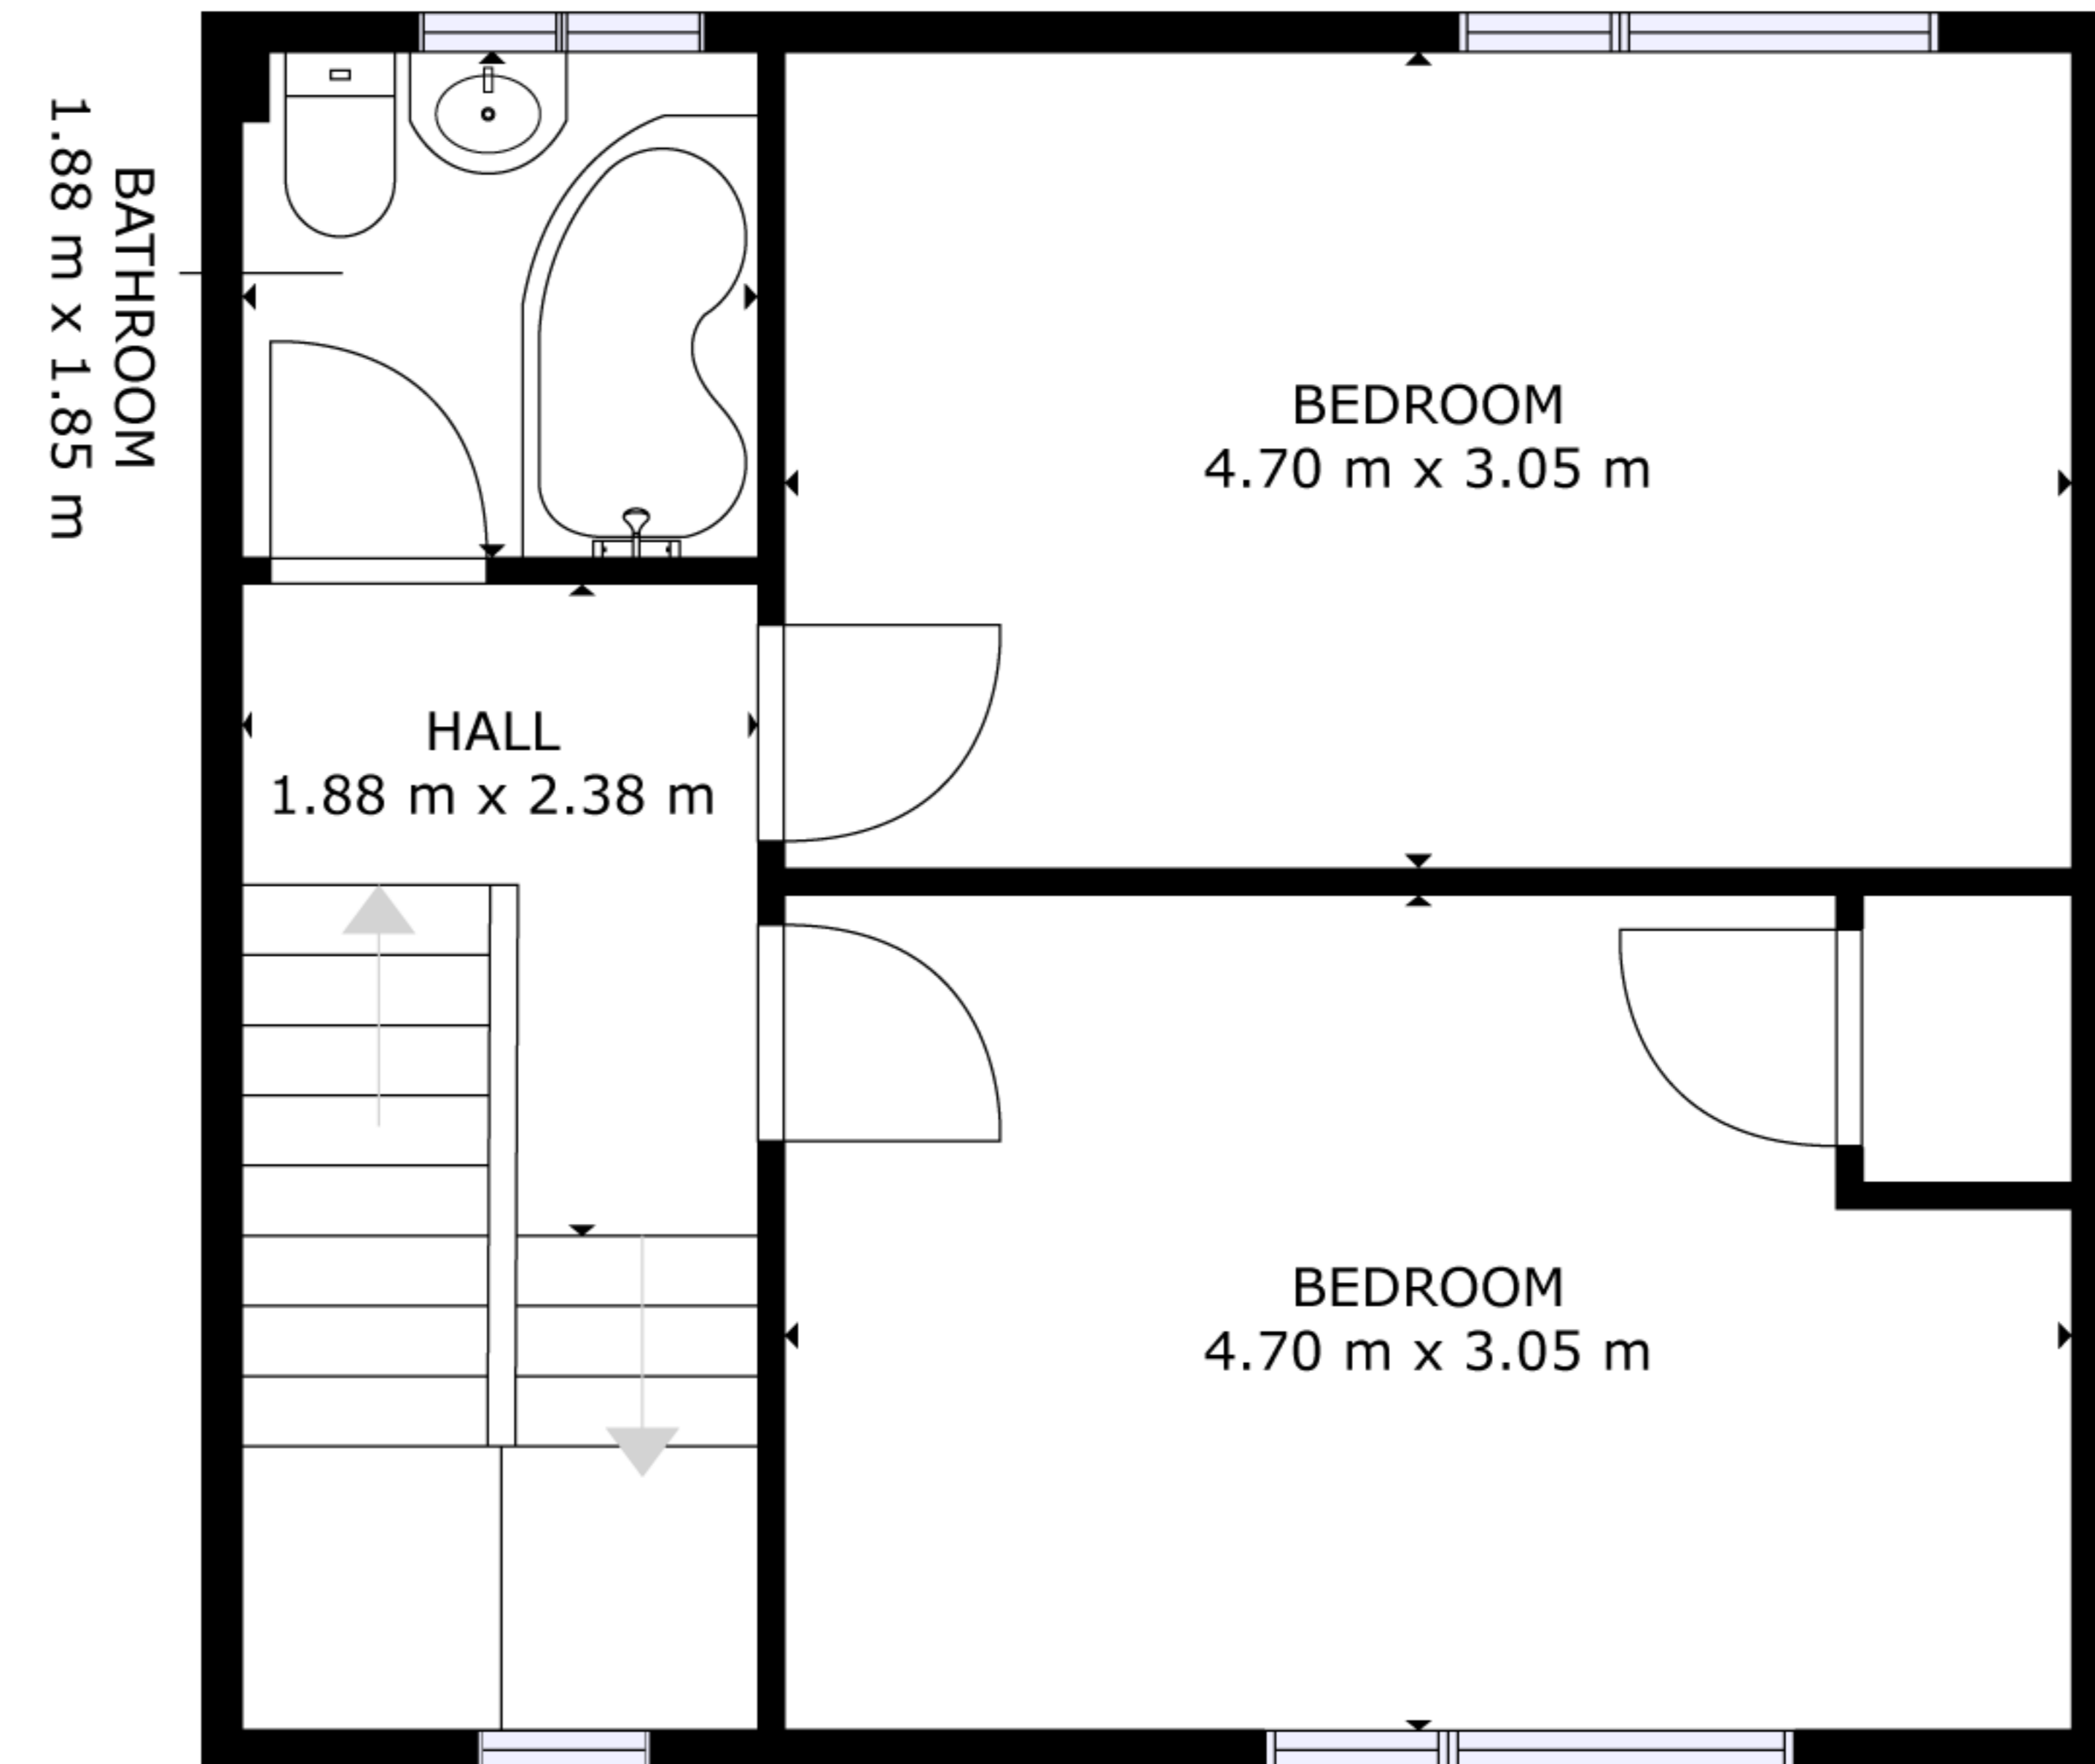

FLOOR 3

FLOOR 1

FLOOR 2

GROSS INTERNAL AREA
 FLOOR 1: 38 m², FLOOR 2: 42 m², FLOOR 3: 20 m²
 TOTAL: 100 m²

SIZES AND DIMENSIONS ARE APPROXIMATE, ACTUAL MAY VARY.