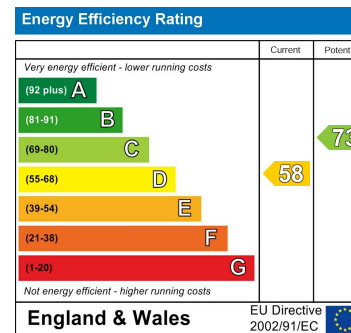

EDEN MIDCALF  
— SALES & LETTINGS —

OFFERS IN THE REGION OF  
**£415,000**  
**Drew Crescent**  
West Midlands, DY9 0UX

Agents Note: Whilst every care has been taken to prepare these particulars, they are for guidance purposes only. All measurements are approximate and are for general guidance purposes only and whilst every care has been taken to ensure their accuracy, they should not be relied upon and potential buyers/tenants are advised to recheck