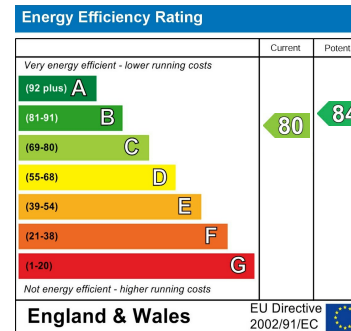

EDEN MIDCALF
— SALES & LETTINGS —

PEDMORE
MEWS

GUIDE PRICE

£200,000
Worcester Lane

West Midlands, DY8 2PY

Agents Note: Whilst every care has been taken to prepare these particulars, they are for guidance purposes only. All measurements are approximate and are for general guidance purposes only and whilst every care has been taken to ensure their accuracy, they should not be relied upon and potential buyers/tenants are advised to recheck