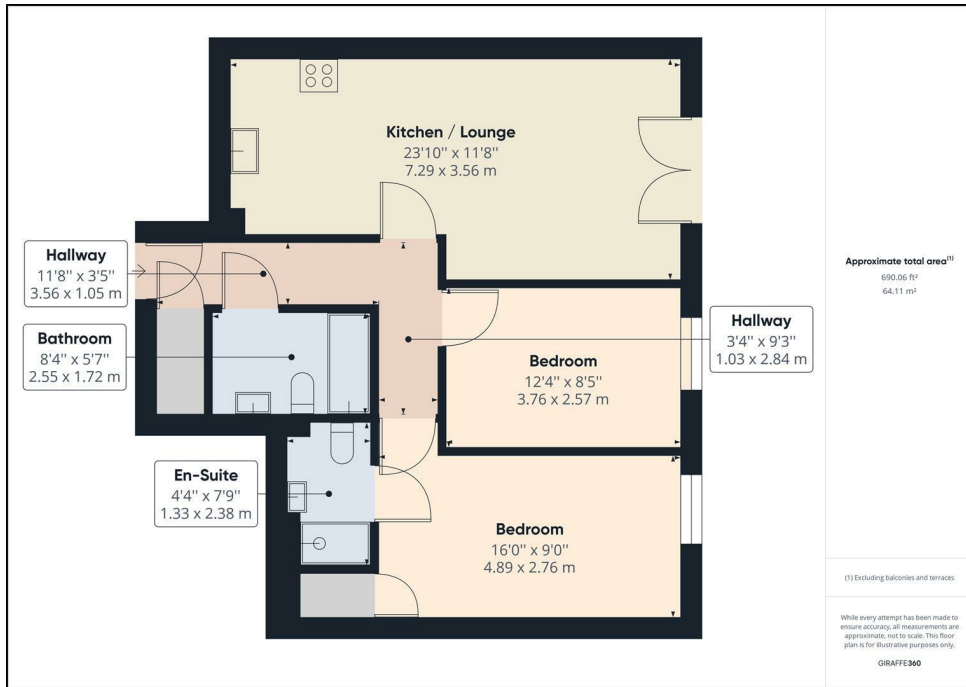

EDEN MIDCALF
— SALES & LETTINGS —

PEDMORE
MEWS

GUIDE PRICE

£200,000
Worcester Lane

West Midlands, DY8 2PY

Agents Note: Whilst every care has been taken to prepare these particulars, they are for guidance purposes only. All measurements are approximate and are for general guidance purposes only and whilst every care has been taken to ensure their accuracy, they should not be relied upon and potential buyers/tenants are advised to recheck