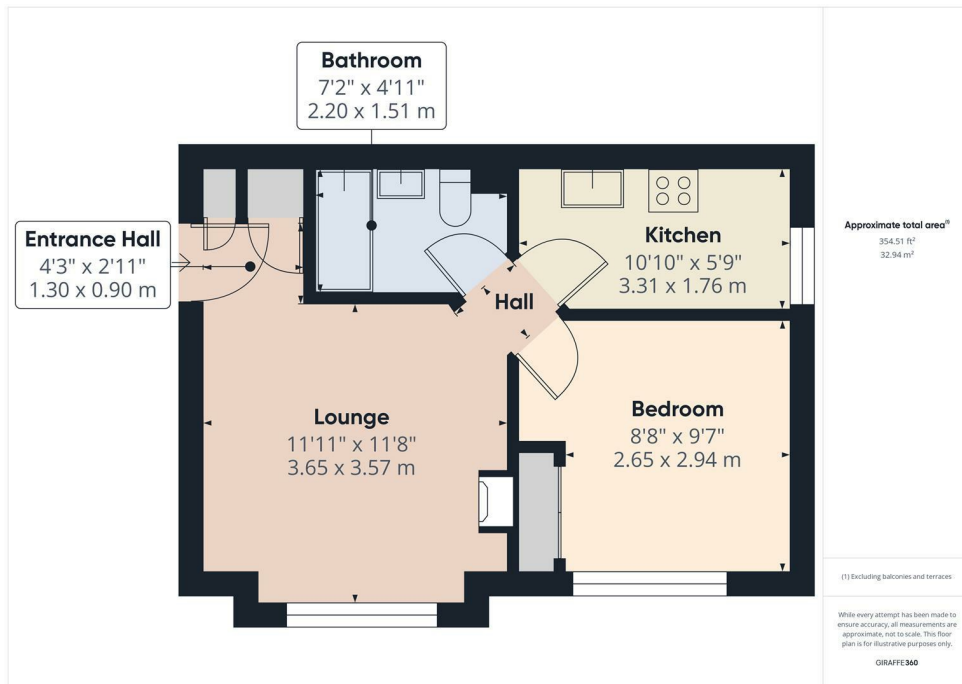

EDEN MIDCALF
— SALES & LETTINGS —

£119,950
Laburnum Road

Kingswinford, DY6 8EH

Agents Note: Whilst every care has been taken to prepare these particulars, they are for guidance purposes only. All measurements are approximate and are for general guidance purposes only and whilst every care has been taken to ensure their accuracy, they should not be relied upon and potential buyers/tenants are advised to recheck