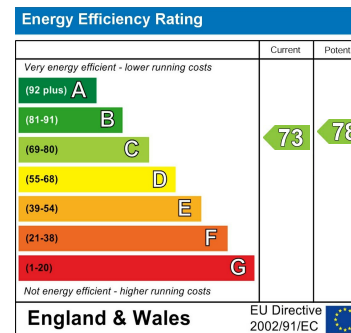

EDEN MIDCALF
— SALES & LETTINGS —

£119,950
Laburnum Road

Kingswinford, DY6 8EH

Agents Note: Whilst every care has been taken to prepare these particulars, they are for guidance purposes only. All measurements are approximate and are for general guidance purposes only and whilst every care has been taken to ensure their accuracy, they should not be relied upon and potential buyers/tenants are advised to recheck