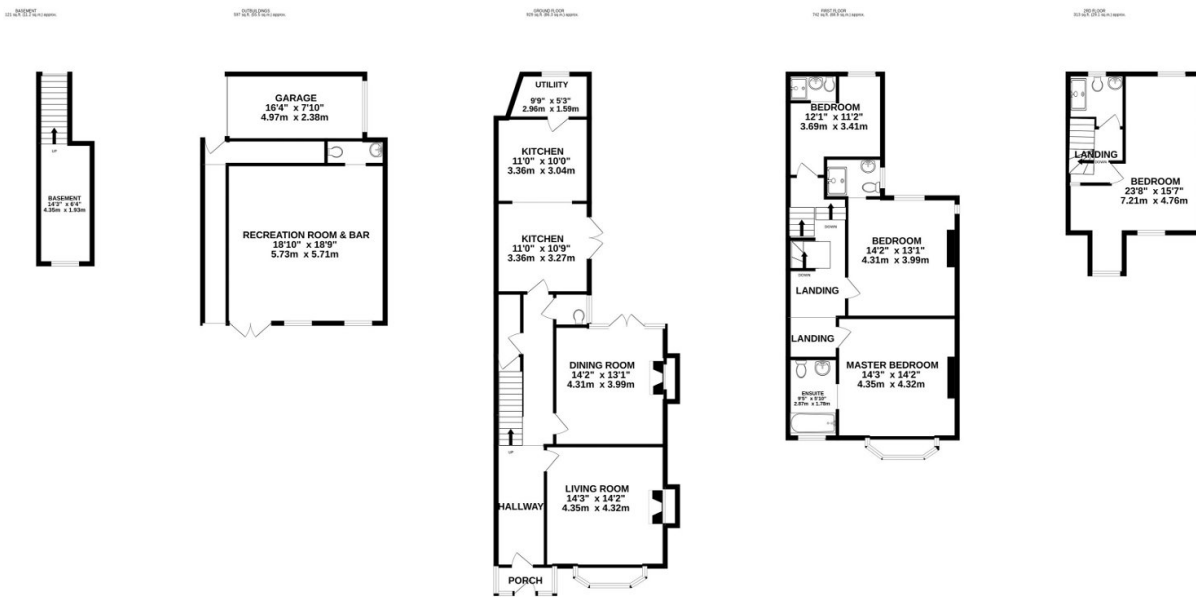

- Beautiful Victorian property with four levels including a potential basement recreation room or wine cellar.
- Grand hallway with Minton flooring and white wooden wall paneling sets an elegant tone.
- Dining room boasts solid wood wall paneling, flooring, and another fireplace for sophistication.
- Three double bedrooms on the first floor each with ensuite facilities for privacy and luxury.
- Expansive second-floor bedroom with abundant natural light and ensuite facilities.
- Meticulously renovated to combine modern comforts with period features like Minton flooring and ornate fireplaces.
- Living room features bay window, high ceilings, and fireplace with a log burner for cozy evenings.
- Spacious kitchen with a center island and French doors leading to a patio for outdoor dining.
- Luxurious Master bedroom with high ceilings, bay window, and exquisite ensuite bathroom.
- Outdoor space includes off-road parking, paved patio, astroturf lawn, and a 'man cave' with entertainment options for gatherings.

TOTAL FLOOR AREA: 2702 sq.ft. (251.0 sq.m.) approx.

Situated in the highly desirable area of Wylde Green, Sutton Coldfield, this stunning four-bedroom Victorian property offers luxurious living across four levels, including a basement with potential for various uses such as a recreation room or wine cellar. The property has been meticulously renovated to an exceptional standard, seamlessly blending modern comforts with beautiful period features such as Minton flooring, ornate architraves, picture rails, and fireplaces.