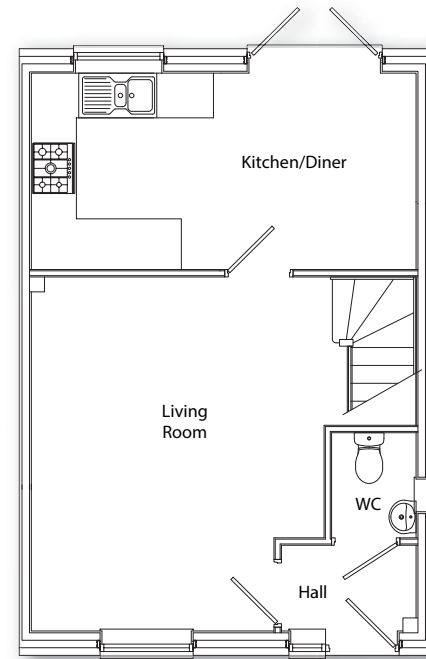

THE MAPLE

Ground floor

Living Room	4.03m x 4.75m (max) 13'2" x 15'7" (max)
Kitchen/Diner	5.13m x 2.70m 16'8" x 8'10"

First floor

Master Bedroom	3.02m x 3.74m (max) 9'9" x 12'3" (max)
Bedroom 2	3.02m x 3.71m (max) 9'10" x 12'2" (max)
Bedroom 3	2.01m x 2.70m 6'6" x 8'10"