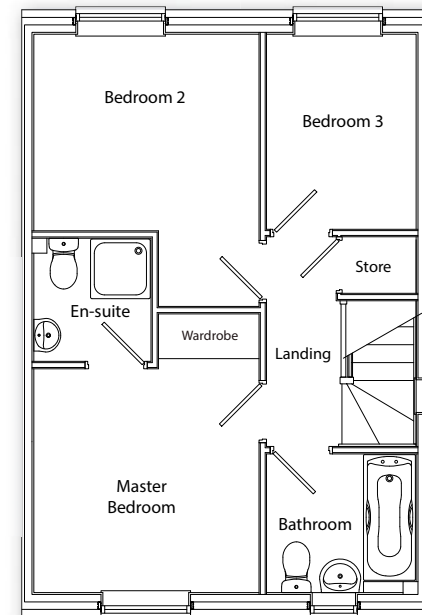

THE MAPLE

Ground floor

Living Room	4.03m x 4.75m (max) 13'2" x 15'7" (max)
Kitchen/Diner	5.13m x 2.70m 16'8" x 8'10"

First floor

Master Bedroom	3.02m x 3.74m (max) 9'9" x 12'3" (max)
Bedroom 2	3.02m x 3.71m (max) 9'10" x 12'2" (max)
Bedroom 3	2.01m x 2.70m 6'6" x 8'10"