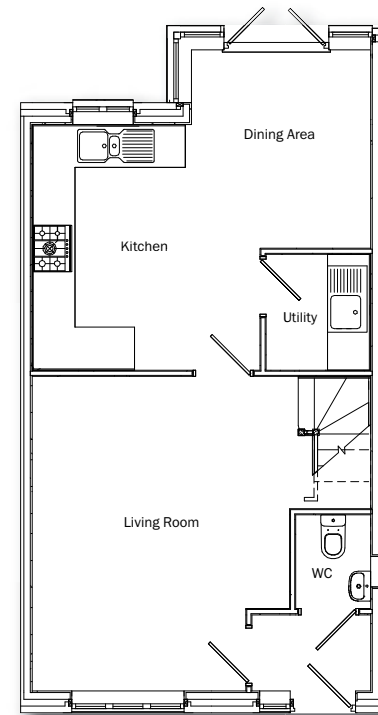

THE COOPER

Ground floor

Living Room	4.75m x 4.24m (max) 15'7" x 13'11" (max)
Kitchen/Dining Area	5.11m x 4.83m (max) 16'9" x 15'8" (max)
Utility	1.58m x 1.75m 5'1" x 5'7"

First floor

Master Bedroom	3.90m x 3.01m (max) 12'9" x 9'11" (max)
Bedroom 2	3.46m x 3.01m 11'5" x 9'11"
Bedroom 3	3.31m x 2.00m 10'10" x 6'7"