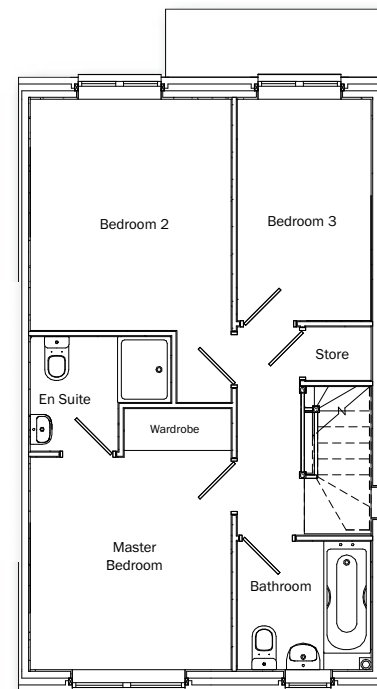

THE COOPER

Ground floor

Living Room	4.75m x 4.24m (max) 15'7" x 13'11" (max)
Kitchen/Dining Area	5.11m x 4.83m (max) 16'9" x 15'8" (max)
Utility	1.58m x 1.75m 5'1" x 5'7"

First floor

Master Bedroom	3.90m x 3.01m (max) 12'9" x 9'11" (max)
Bedroom 2	3.46m x 3.01m 11'5" x 9'11"
Bedroom 3	3.31m x 2.00m 10'10" x 6'7"