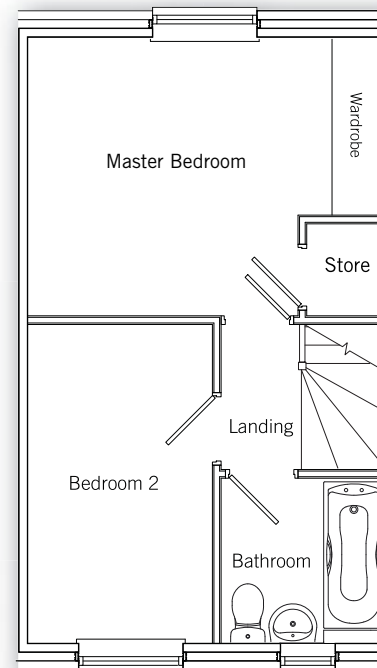

## Ground floor

Kitchen Diner	2.76m x 4.07m (max) 9' 1" x 13' 4" (max)
Living Room	3.20m x 4.70m (max) 10' 5" x 15' 5" (max)

## First floor

Master Bedroom	3.24m x 4.07m (max) 10' 7" x 13' 4" (max)
Bedroom 2	2.10m x 3.64m 6' 11" x 11' 11"