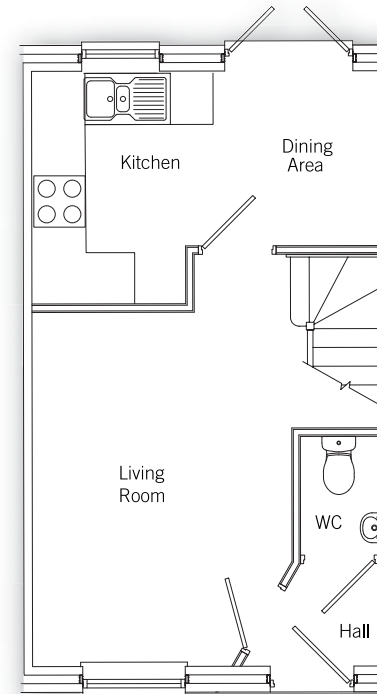

## Ground floor

Kitchen Diner	2.76m x 4.07m (max) 9' 1" x 13' 4" (max)
Living Room	3.20m x 4.70m (max) 10' 5" x 15' 5" (max)

## First floor

Master Bedroom	3.24m x 4.07m (max) 10' 7" x 13' 4" (max)
Bedroom 2	2.10m x 3.64m 6' 11" x 11' 11"