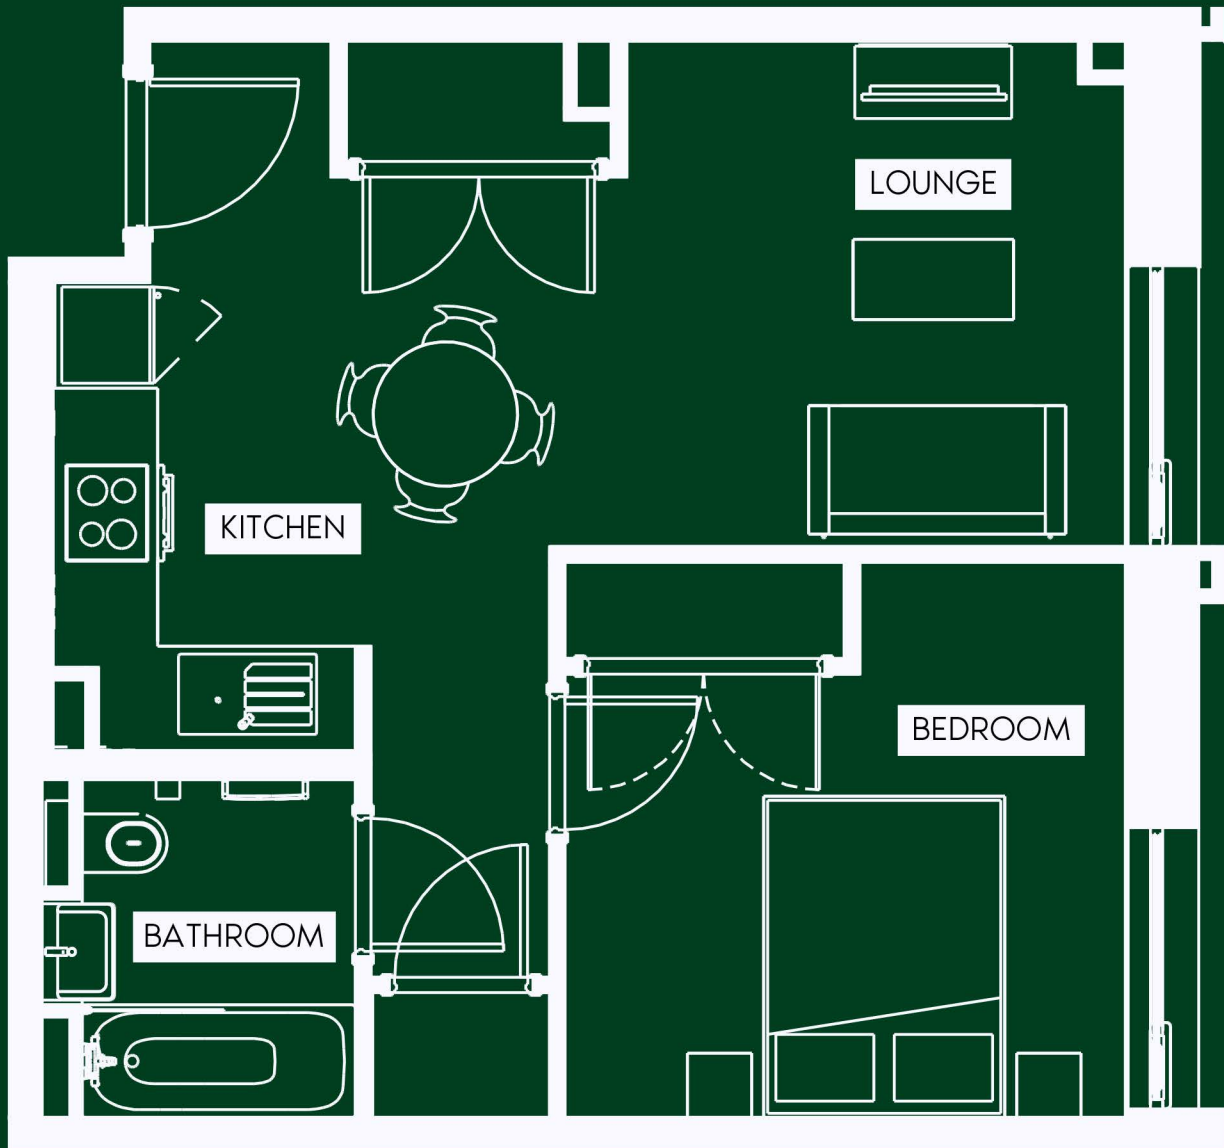

Starting at just £1,050pcm for a 1-bed, make the most of flexible renting in a stunning, spacious apartment that offers so much more.

LIVING ROOM

THE LOUNGE WAS DESIGNED TO BLEND COMFORT WITH STYLE AND HAS BEEN BEAUTIFULLY FASHIONED WITH A DESIGNER SOFA, ARMCHAIR, COFFEE TABLE, MEDIA UNIT AND NEIGHBOURING DINING TABLE.

KITCHEN DINING

- 3D OVEN AND GRILL
- INDUCTION HOBS AND EXTRACTOR FAN
- FRIDGE / FREEZER
- DISH WASHER
- MICROWAVE
- WASHER/DRYER
- OPTIONAL KITCHEN ACCESSORY PACKAGES

SPACIOUS BEDROOM

- DOUBLE BED WITH BUILT-IN DRAWERS
- BUILT- IN WARDROBE WITH AUTOMATIC LIGHTING
- BEDSIDE TABLES
- DESIGNER PRIVACY VOILE
- BLACK OUT CURTAINS
- OPTIONAL BEDDING PACKAGES

ONE BEDROOM APARTMENT

Prices from: £1,050pcm

Sizes starting from: 424 Sq. Ft.

Deposit: 1 month's rent

Tenancy Agreement: Min 6 months max 5 years

24/7 CONCIERGE

RESIDENT'S LOUNGE

PET FRIENDLY