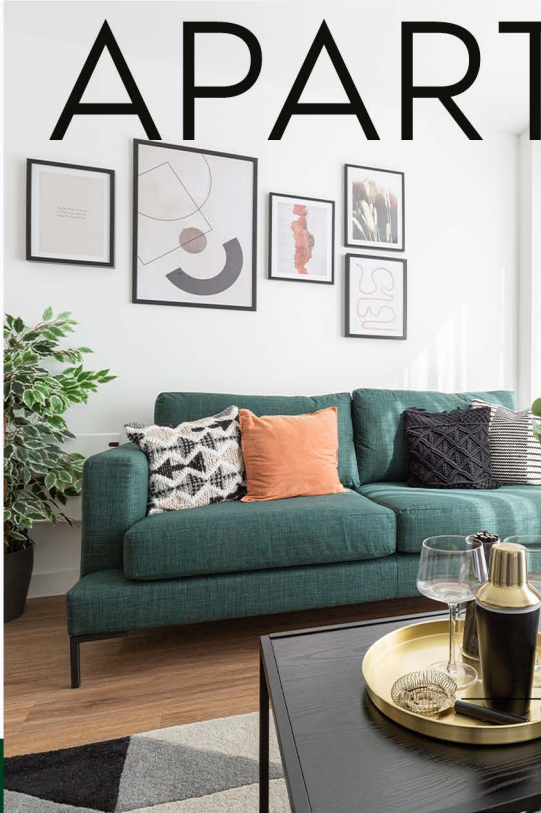

LUXURY PET FRIENDLY APARTMENTS

ONE BED APARTMENT

DESIGNED TO BLEND
COMFORT WITH STYLE

CONTEMPORARY
SYMPHONY
KITCHEN

ALL THE ESSENTIALS
AND LUXURIES YOU NEED

LUXURY APARTMENTS

Our stylish one-bedroom apartments come fully furnished with everything you need to build a home. Whether you're living alone, with a friends, or a partner, we've given you the perfect canvas to make this space your own - all it needs is you.

Starting at just £1,050pcm for a 1-bed, make the most of flexible renting in a stunning, spacious apartment that offers so much more.

LIVING ROOM

THE LOUNGE WAS DESIGNED TO BLEND COMFORT WITH STYLE AND HAS BEEN BEAUTIFULLY FASHIONED WITH A DESIGNER SOFA, ARMCHAIR, COFFEE TABLE, MEDIA UNIT AND NEIGHBOURING DINING TABLE.