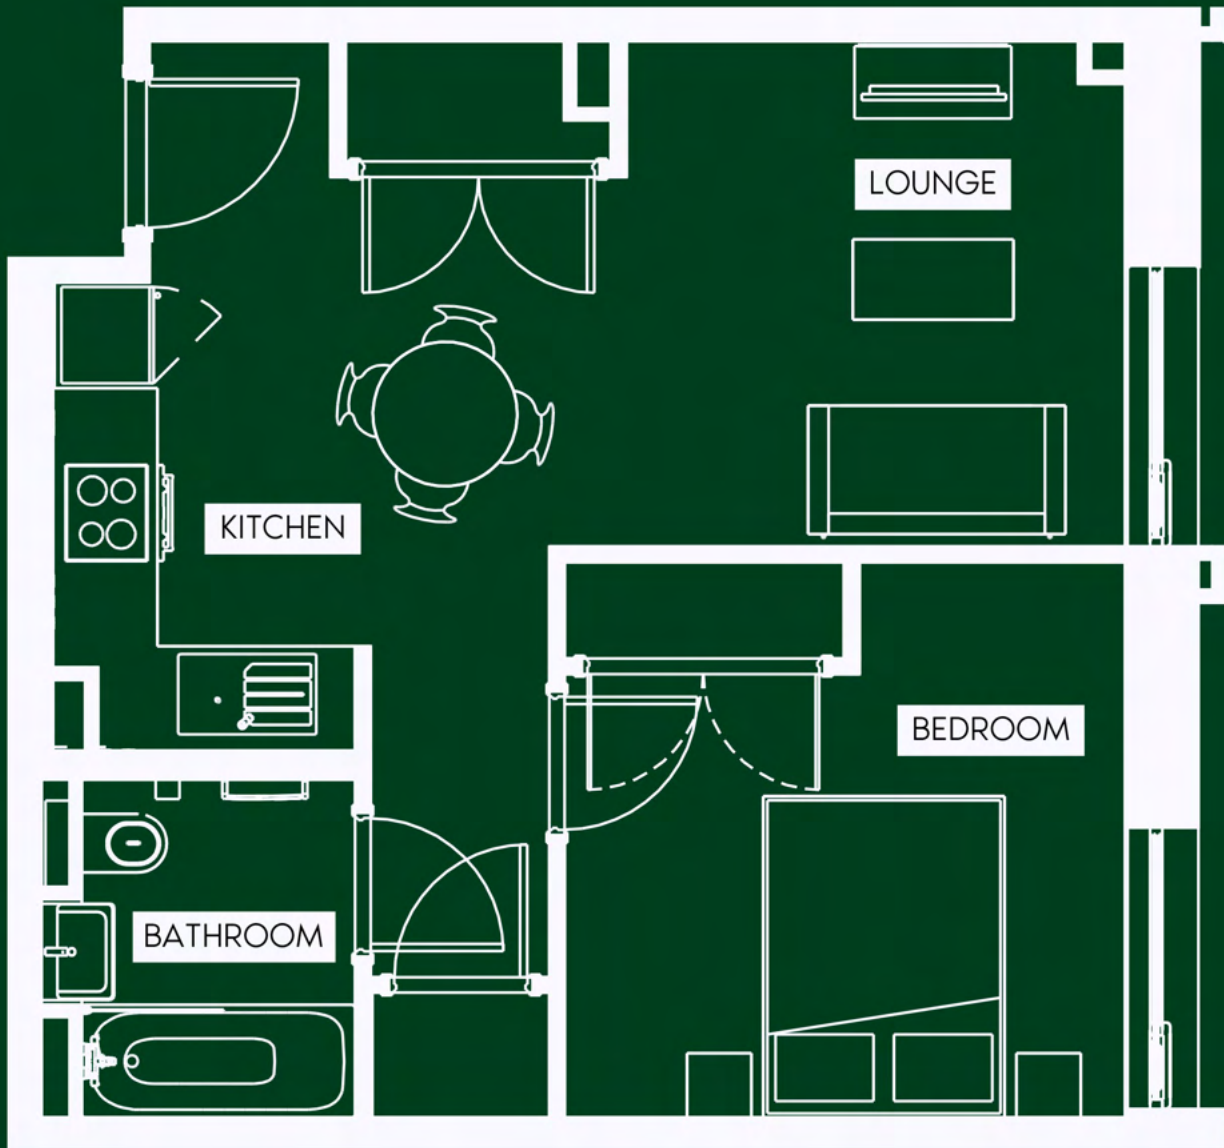

Starting at just £1,000pcm for a 1-bed, make the most of flexible renting in a stunning, spacious apartment that offers so much more.

LIVING ROOM

THE LOUNGE WAS DESIGNED TO BLEND COMFORT WITH STYLE AND HAS BEEN BEAUTIFULLY FASHIONED WITH A DESIGNER SOFA, ARMCHAIR, COFFEE TABLE, MEDIA UNIT AND NEIGHBOURING DINING TABLE.

KITCHEN DINING

- 3D OVEN AND GRILL
- INDUCTION HOBS AND EXTRACTOR FAN
- FRIDGE / FREEZER
- DISH WASHER
- MICROWAVE
- WASHER/DRYER
- OPTIONAL KITCHEN ACCESSORY PACKAGES

SPACIOUS BEDROOM

- DOUBLE BED WITH BUILT-IN DRAWERS
- BUILT- IN WARDROBE WITH AUTOMATIC LIGHTING
- BEDSIDE TABLES
- DESIGNER PRIVACY VOILE
- BLACK OUT CURTAINS
- OPTIONAL BEDDING PACKAGES

ONE BEDROOM APARTMENT

Prices from: £1,000pcm

Sizes starting from: 424 Sq. Ft.

Deposit: 1 month's rent

Tenancy Agreement: Min 6 months max 5 years

24/7 CONCIERGE

RESIDENT'S LOUNGE

PET FRIENDLY