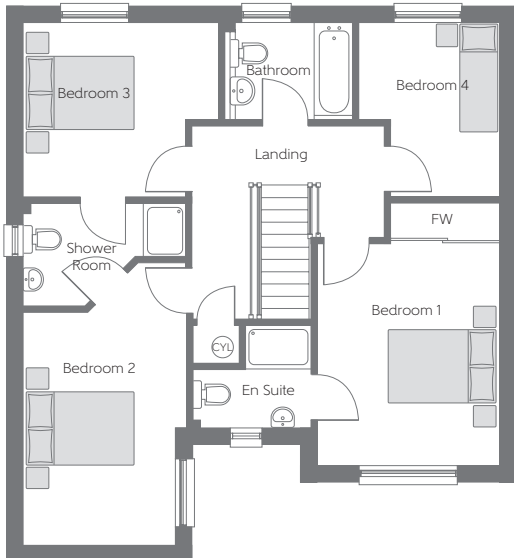

The Doyle

Four bedroom detached home
with detached garage

Please note Photo Voltaic (solar) panels shown above are indicative only. The location and number of panels are dependent on plot orientation. Please see Sales Advisor for details.

Bellway Homes Limited (Scotland East)
6 Almondvale Business Park
Almondvale Way, Livingston, West Lothian EH54 6GA

Telephone: 01506 594 420
www.bellway.co.uk

Bellway

First Floor

Bedroom 1	3.364m x 4.833m (max) (max incl. wardrobe)	11'0" x 15'10" (max) (max incl. wardrobe)
Bedroom 2	3.001m x 4.300m (max) (min)	9'10" x 14'1" (max) (min)
Bedroom 3	3.601m x 3.200m (max) (max)	11'0" x 10'6" (max) (max)
Bedroom 4	2.600m x 3.200m (max) (max)	8'6" x 10'6" (max) (max)

Ground Floor

Kitchen/Family	8.759m x 3.019m (min)	28'9" x 9'11" (min)
Living Room	3.350m x 5.000m	11'0" x 16'5"
Dining Room	3.001m x 3.685m (max)	9'10" x 12'1" (max)

B Boiler
 FW Fitted Wardrobes
 CYL Hot Water Cylinder