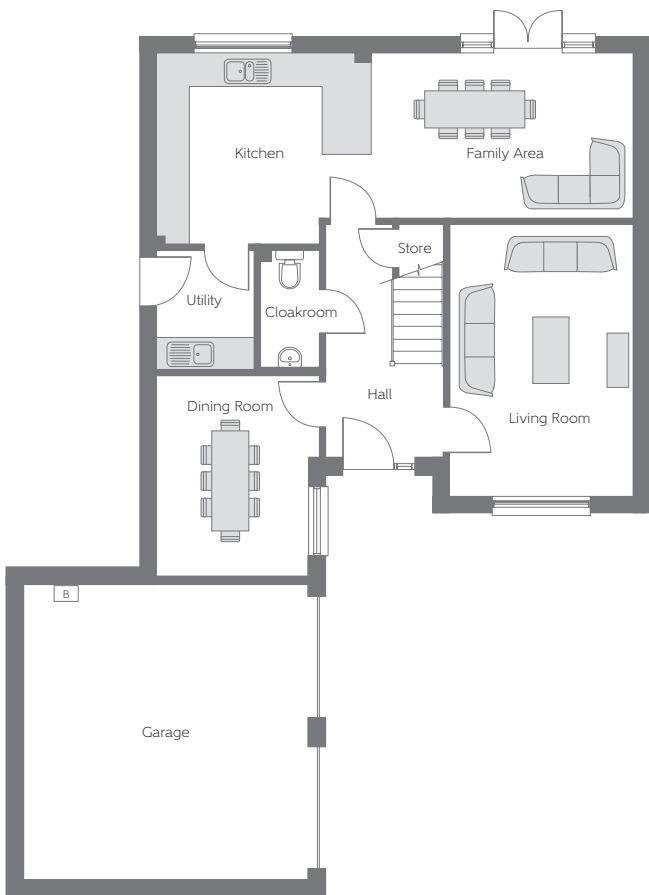

Bellway Homes Limited (Scotland East)
6 Almondvale Business Park
Almondvale Way, Livingston, West Lothian EH54 6GA

Telephone: 01506 594 420
www.bellway.co.uk

Bellway

First Floor

Bedroom 1	3.364m x 4.833m (max) (max incl. wardrobe)	11'0" x 15'10" (max) (max incl. wardrobe)
Bedroom 2	3.001m x 4.300m (max) (min)	9'10" x 14'1" (max) (min)
Bedroom 3	3.601m x 3.200m (max) (max)	11'0" x 10'6" (max) (max)
Bedroom 4	2.600m x 3.200m (max) (max)	8'6" x 10'6" (max) (max)

Ground Floor

Kitchen/Family	8.759m x 3.019m (min)	28'9" x 9'11" (min)
Living Room	3.350m x 5.000m	11'0" x 16'5"
Dining Room	3.001m x 3.685m (max)	9'10" x 12'1" (max)

B Boiler
 FW Fitted Wardrobes
 CYL Hot Water Cylinder

Some items shown in this key may be subject to change, and positions could vary from those indicated on this floorplan. Please refer to Sales Advisor for details of your selected plot. Computer generated image shown. External finishes, landscaping and configuration may vary from plot to plot. Please refer to Sales Advisor for further details. Photo Voltaic (solar) panels are shown for illustrative purposes only and position and size may vary. Please refer to Sales Advisor for exact details. All dimensions are approximate and should not be used for carpet sizes, appliance spaces, or furniture. Furniture not to scale and all positions are indicative. Wardrobes are shown to suggest position only, and are not included as standard unless otherwise stated. We operate a policy of continuous improvement and individual features such as kitchen and bathroom layouts, doors, windows, garages and elevational treatments may vary from time to time. Consequently these particulars should be treated as general guidance only and do not constitute a contract, part of a contract or a warranty. 09/21 2015REGDALHOUSE