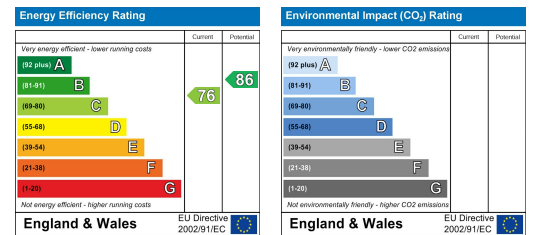

- STUDENT HOUSE SHARE
- EN-SUITE ROOM
- BILLS INCLUDED
- TOP FLOOR
- 5 MINUTES WALK TO TEESIDE UNIVERSITY
- AVAILABLE NOW

Floor Plan

Area Map

Energy Efficiency Graph

These particulars, whilst believed to be accurate are set out as a general outline only for guidance and do not constitute any part of an offer or contract. Intending purchasers should not rely on them as statements of representation of fact, but must satisfy themselves by inspection or otherwise as to their accuracy. No person in this firm's employment has the authority to make or give any representation or warranty in respect of the property.