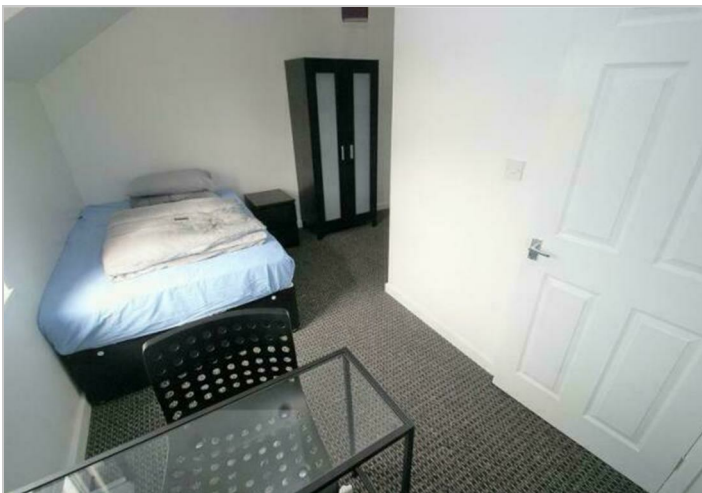

R6 10 Borough Road

, Middlesbrough, TS1 5DP

£95 Per week

Ideal location in the Centre of Middlesbrough, 5 minutes walk to the University and 5 minutes from the bus station this en-suite room in a STUDENT house share is available now....

Situated on the top floor of this 6 bedroom house share this room comes with an abundance of space.

Rent includes all your bills inc wi-fi and a TV licence.

Communal areas include an extensive living room, generous kitchen and a laundry area.

- STUDENT HOUSE SHARE
- EN-SUITE ROOM
- BILLS INCLUDED
- TOP FLOOR
- 5 MINUTES WALK TO TEESIDE UNIVERSITY
- AVAILABLE NOW

Floor Plan

Area Map

Energy Efficiency Graph

These particulars, whilst believed to be accurate are set out as a general outline only for guidance and do not constitute any part of an offer or contract. Intending purchasers should not rely on them as statements of representation of fact, but must satisfy themselves by inspection or otherwise as to their accuracy. No person in this firm's employment has the authority to make or give any representation or warranty in respect of the property.