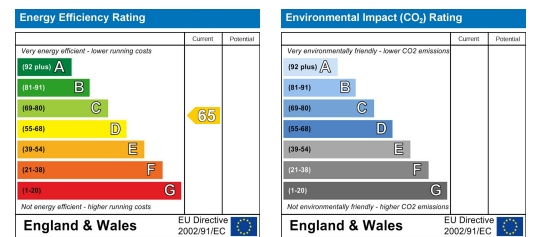

These particulars, whilst believed to be accurate are set out as a general outline only for guidance and do not constitute any part of an offer or contract. Intending purchasers should not rely on them as statements of representation of fact, but must satisfy themselves by inspection or otherwise as to their accuracy. No person in this firm's employment has the authority to make or give any representation or warranty in respect of the property.