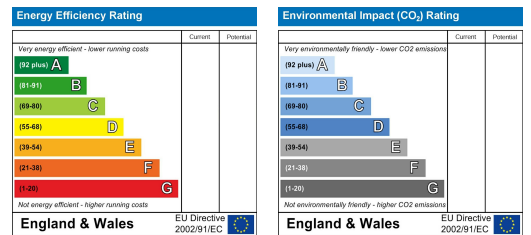

- Affordable rent

- Close to Teesside Uni

- Bills inclusive

- Fully furnished

- Student only house share

Floor Plan

Area Map

Energy Efficiency Graph