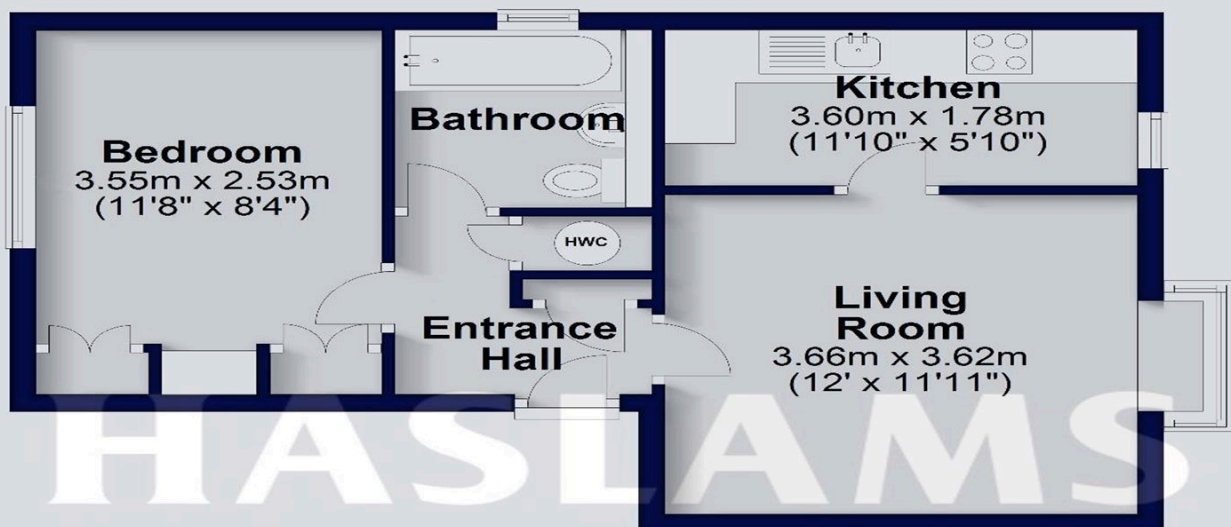

## First Floor

Approx. 40.3 sq. metres (433.7 sq. feet)

Total area: approx. 40.3 sq. metres (433.7 sq. feet)

This floorplan is for illustrative purposes only and is not to scale. The total area includes all the areas shown.  
Plan produced using PlanUp.